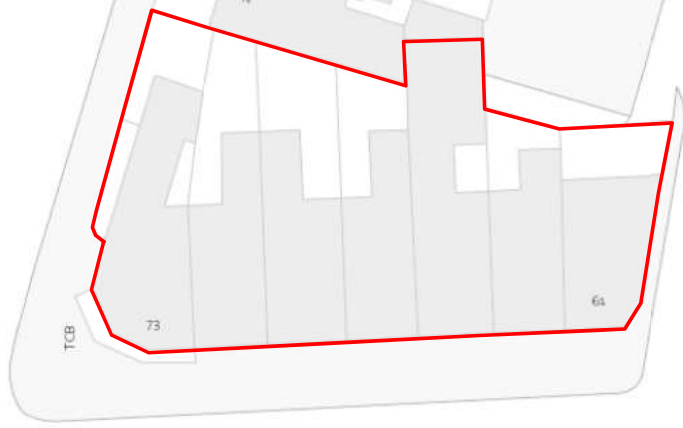

Elgin Avenue/Chippenham Road Local Centre

Elgin Avenue/Chippenham Road - Local Centre boundary

Area excluded from Article 4 direction

Elizabeth Street Local Centre

Elizabeth Street - Local Centre boundary

Area excluded from Article 4 direction

Fernhead Road Local Centre

Dorothy Gardner Centre
293

3 to 24
erry Court

SHIRLAND ROAD

PhysArea

Community Centre
74

72

60

Fernhead Road - Local Centre boundary
Area excluded from Article 4 direction

The legend consists of two items: a red rectangular outline and a yellow rectangular fill. The red outline corresponds to the 'Fernhead Road - Local Centre boundary' and the yellow fill corresponds to the 'Area excluded from Article 4 direction'.

Formosa Street Local Centre

Formosa Street - Local Centre boundary

Area excluded from Article 4 direction

Centre
Harrow Road (East) Local Centre

-  Harrow Road (East) - Local Centre boundary
-  Area excluded from Article 4 direction