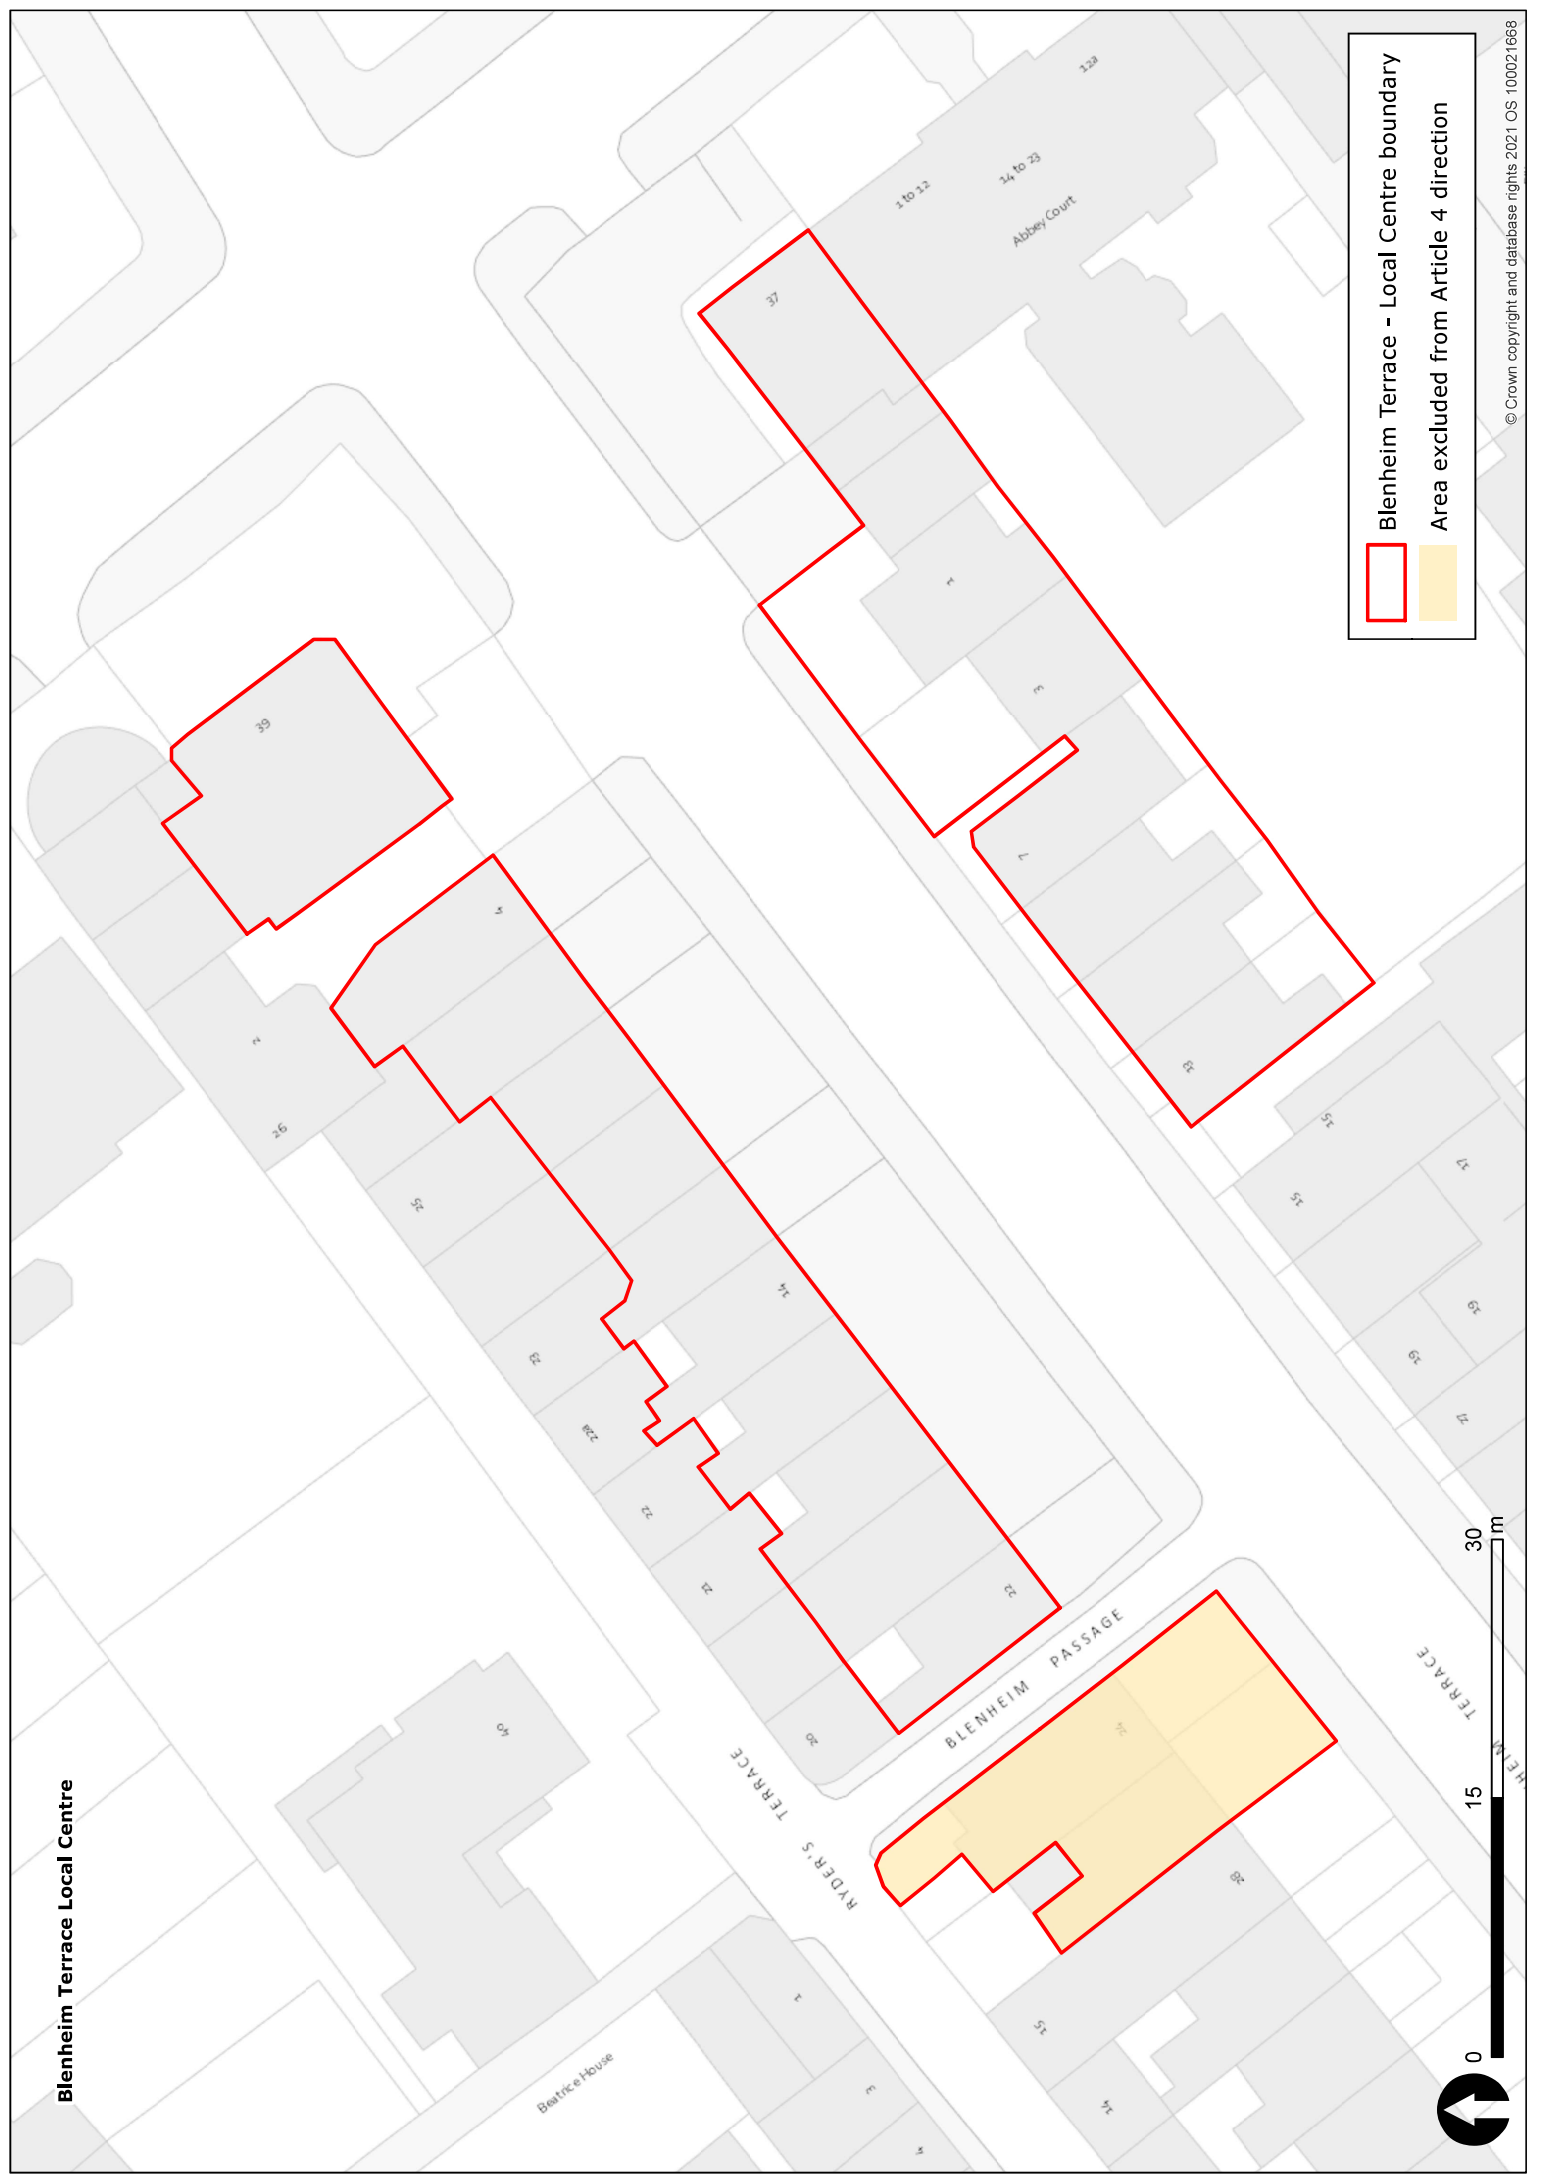

BOUNDARY ROAD

ABBEY ROAD

Abbey Road/Boundary Road - Local Centre boundary

Blenheim Terrace Local Centre

 Blenheim Terrace - Local Centre boundary

 Area excluded from Article 4 direction

Charlbert Street Local Centre

- Charlbert Street - Local Centre boundary
- Area excluded from Article 4 direction

Church Street/Edgware Road District Centre

Church Street/Edgware Road - District Centre boundary

Area excluded from Article 4 direction

Elgin Avenue/Chippenham Road Local Centre

Elgin Avenue/Chippenham Road - Local Centre boundary

Area excluded from Article 4 direction

Elizabeth Street Local Centre

Elizabeth Street - Local Centre boundary

60

Fernhead Road - Local Centre boundary
Area excluded from Article 4 direction

The legend consists of two items: a red rectangular outline and a yellow rectangular fill. The red outline corresponds to the 'Fernhead Road - Local Centre boundary' and the yellow fill corresponds to the 'Area excluded from Article 4 direction'.