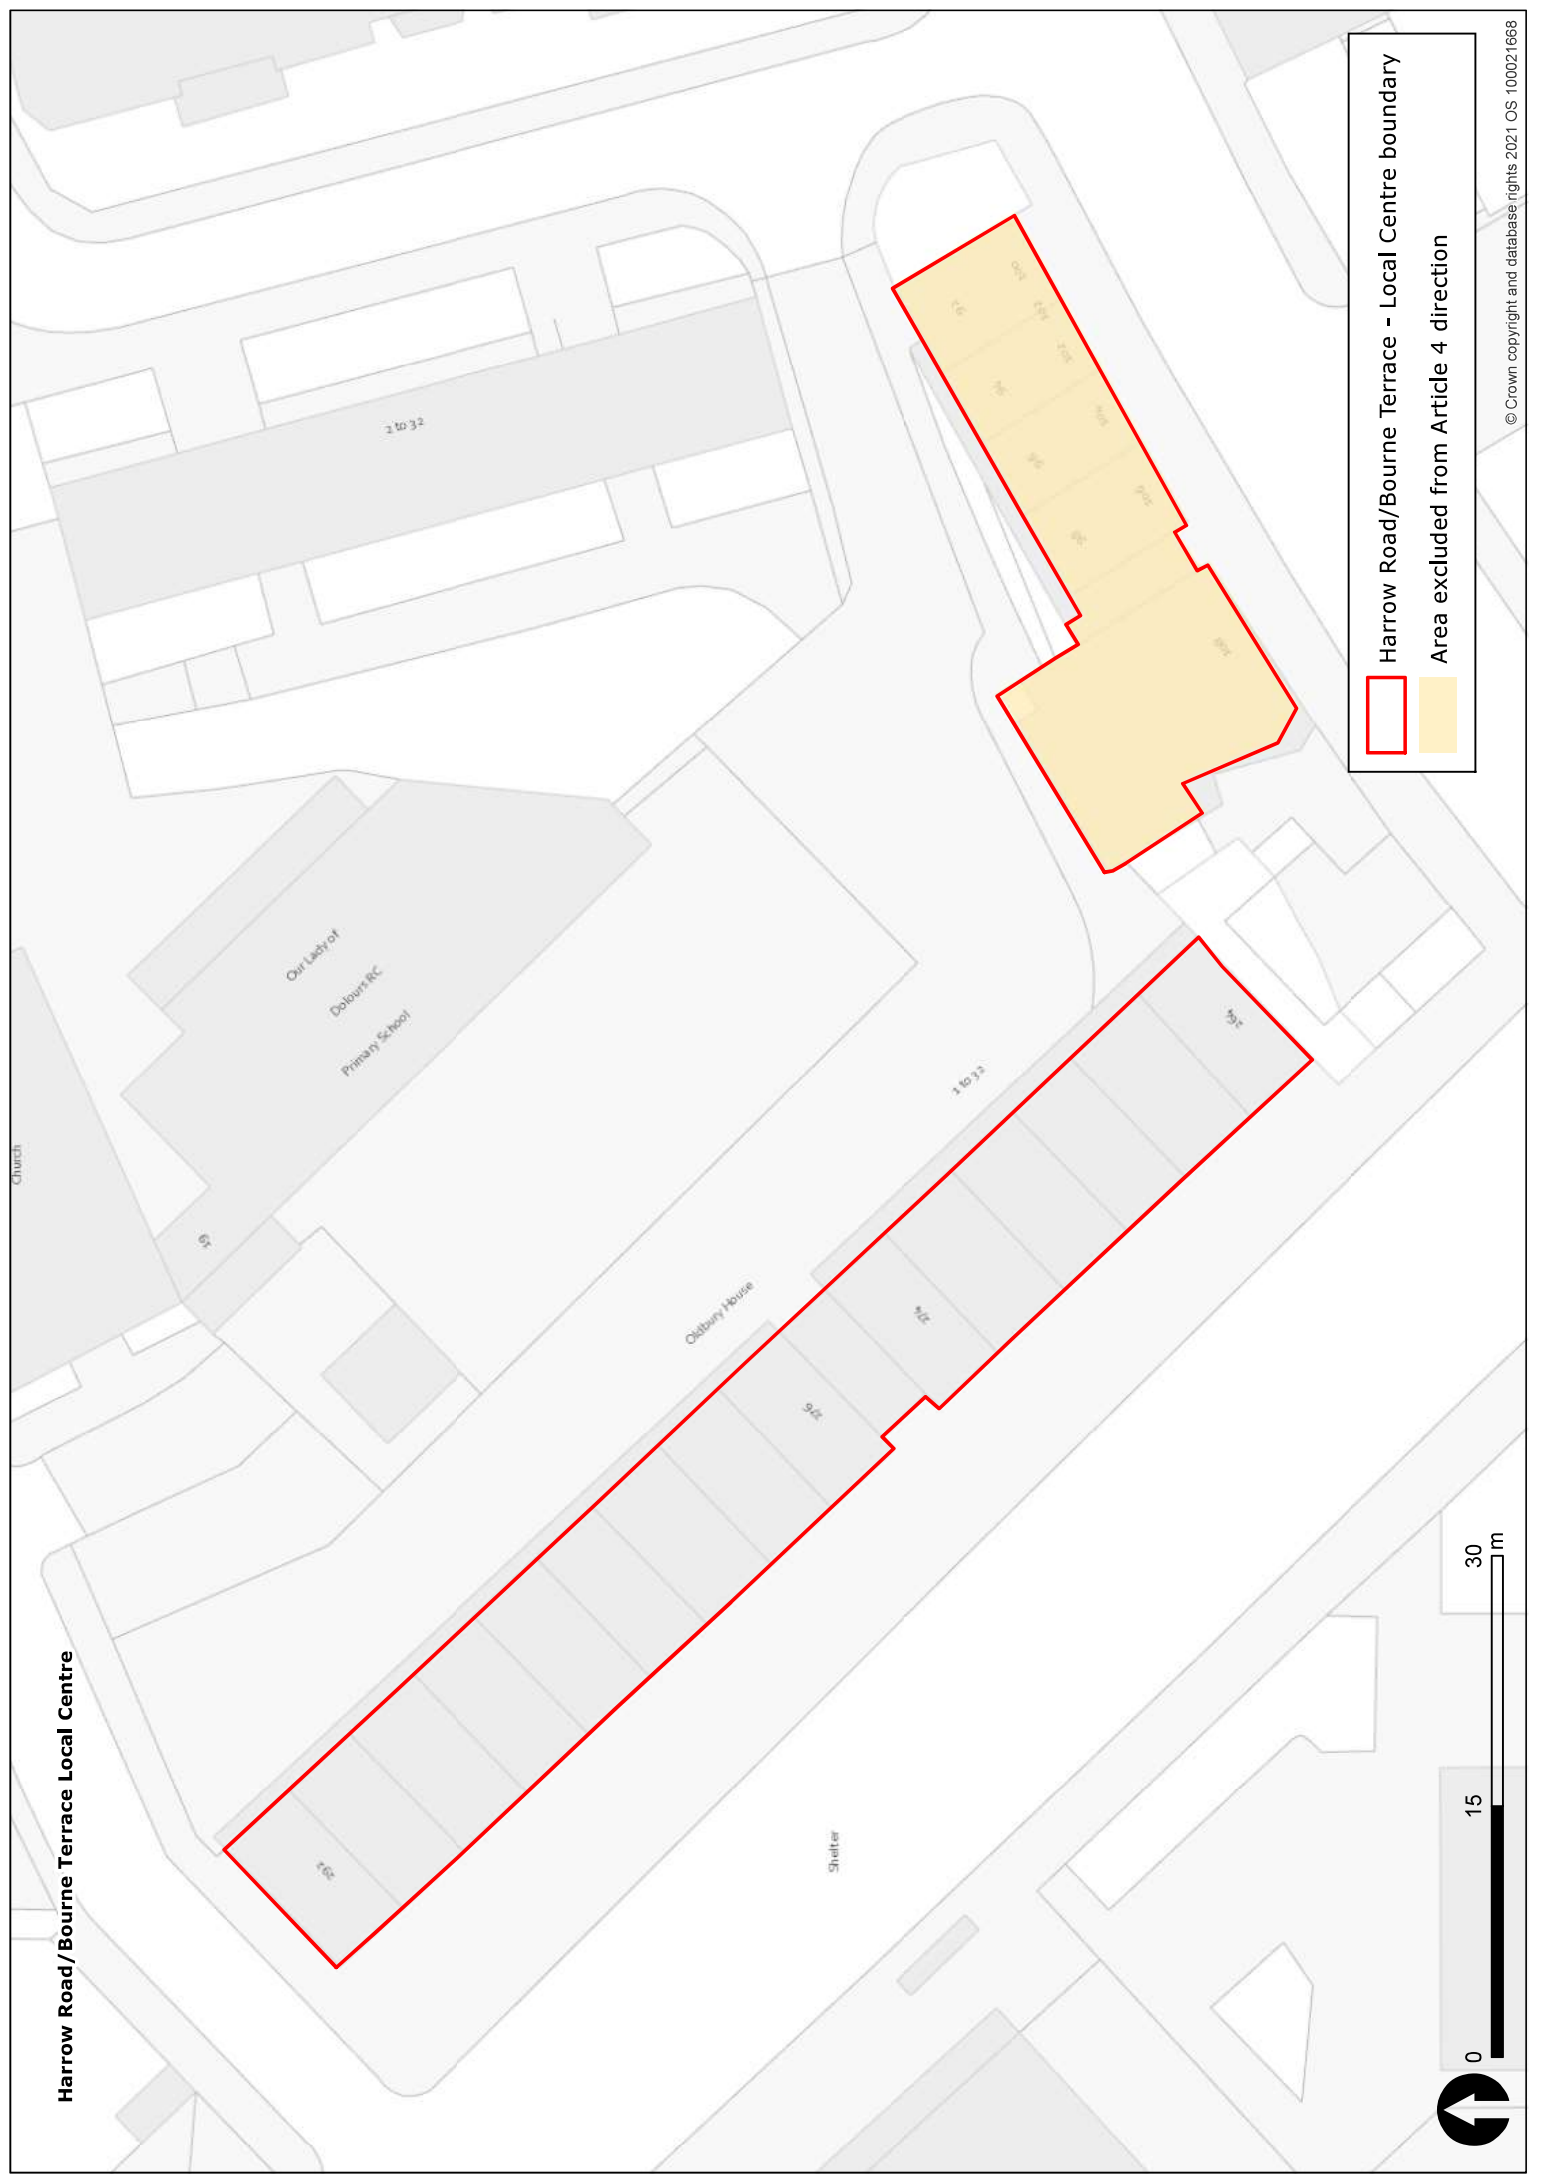

60

Fernhead Road - Local Centre boundary
Area excluded from Article 4 direction

The legend consists of two items: a red rectangular outline and a yellow rectangular fill. The red outline corresponds to the 'Fernhead Road - Local Centre boundary' and the yellow fill corresponds to the 'Area excluded from Article 4 direction'.

Formosa Street Local Centre

Formosa Street - Local Centre boundary

Area excluded from Article 4 direction

Centre
Harrow Road (East) Local Centre

-  Harrow Road (East) - Local Centre boundary
-  Area excluded from Article 4 direction

Harrow Road - District Centre boundary

Area excluded from Article 4 direction

Harrow Road/Bourne Terrace Local Centre

Legend:

-  Harrow Road/Bourne Terrace - Local Centre boundary
-  Area excluded from Article 4 direction