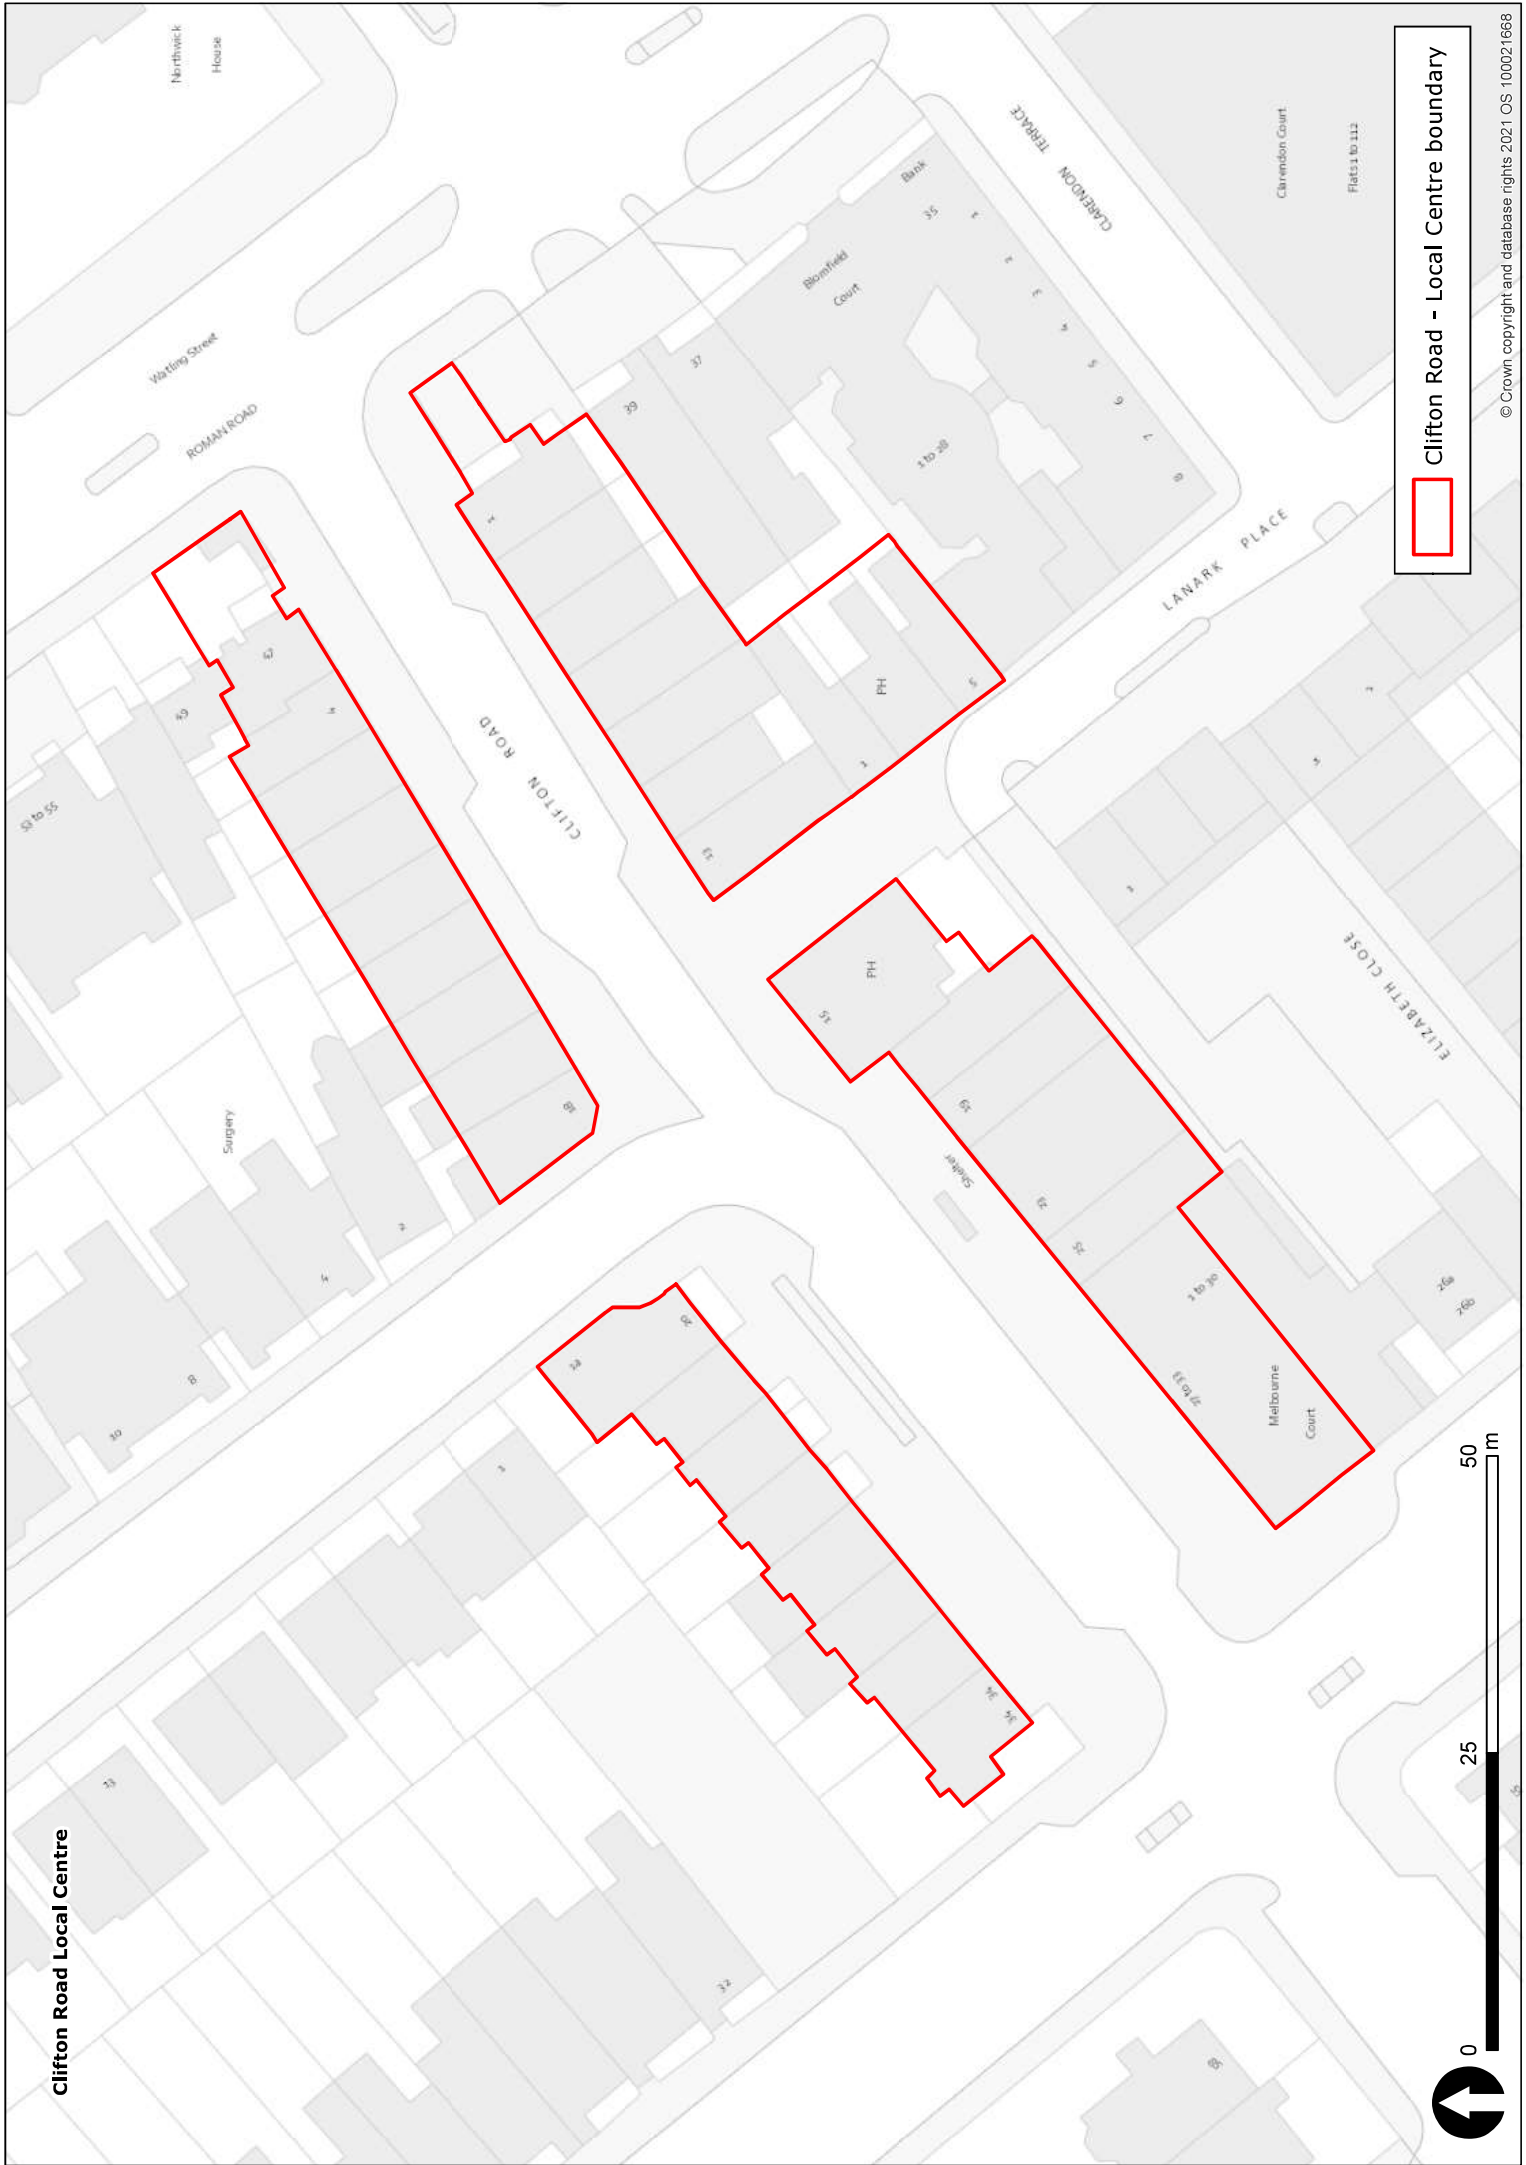

- Charlbert Street - Local Centre boundary
- Area excluded from Article 4 direction

Church Street/Edgware Road District Centre

Church Street/Edgware Road - District Centre boundary

Area excluded from Article 4 direction

HARR O280 ROAD (A4206)

MARYLEBONE FLYOVER

MARYLEBONE ROAD (A501)

Clifton Road - Local Centre boundary

Craven Road/Craven Terrace Local Centre

Craven Road/Craven Terrace - Local Centre boundary

Area excluded from Article 4 direction

Elgin Avenue/Chippenham Road Local Centre

Elgin Avenue/Chippenham Road - Local Centre boundary

Area excluded from Article 4 direction

Elizabeth Street Local Centre

Elizabeth Street - Local Centre boundary

60

Fernhead Road - Local Centre boundary
Area excluded from Article 4 direction

The legend consists of two items: a red rectangular outline and a yellow rectangular fill. The red outline corresponds to the 'Fernhead Road - Local Centre boundary' and the yellow fill corresponds to the 'Area excluded from Article 4 direction'.