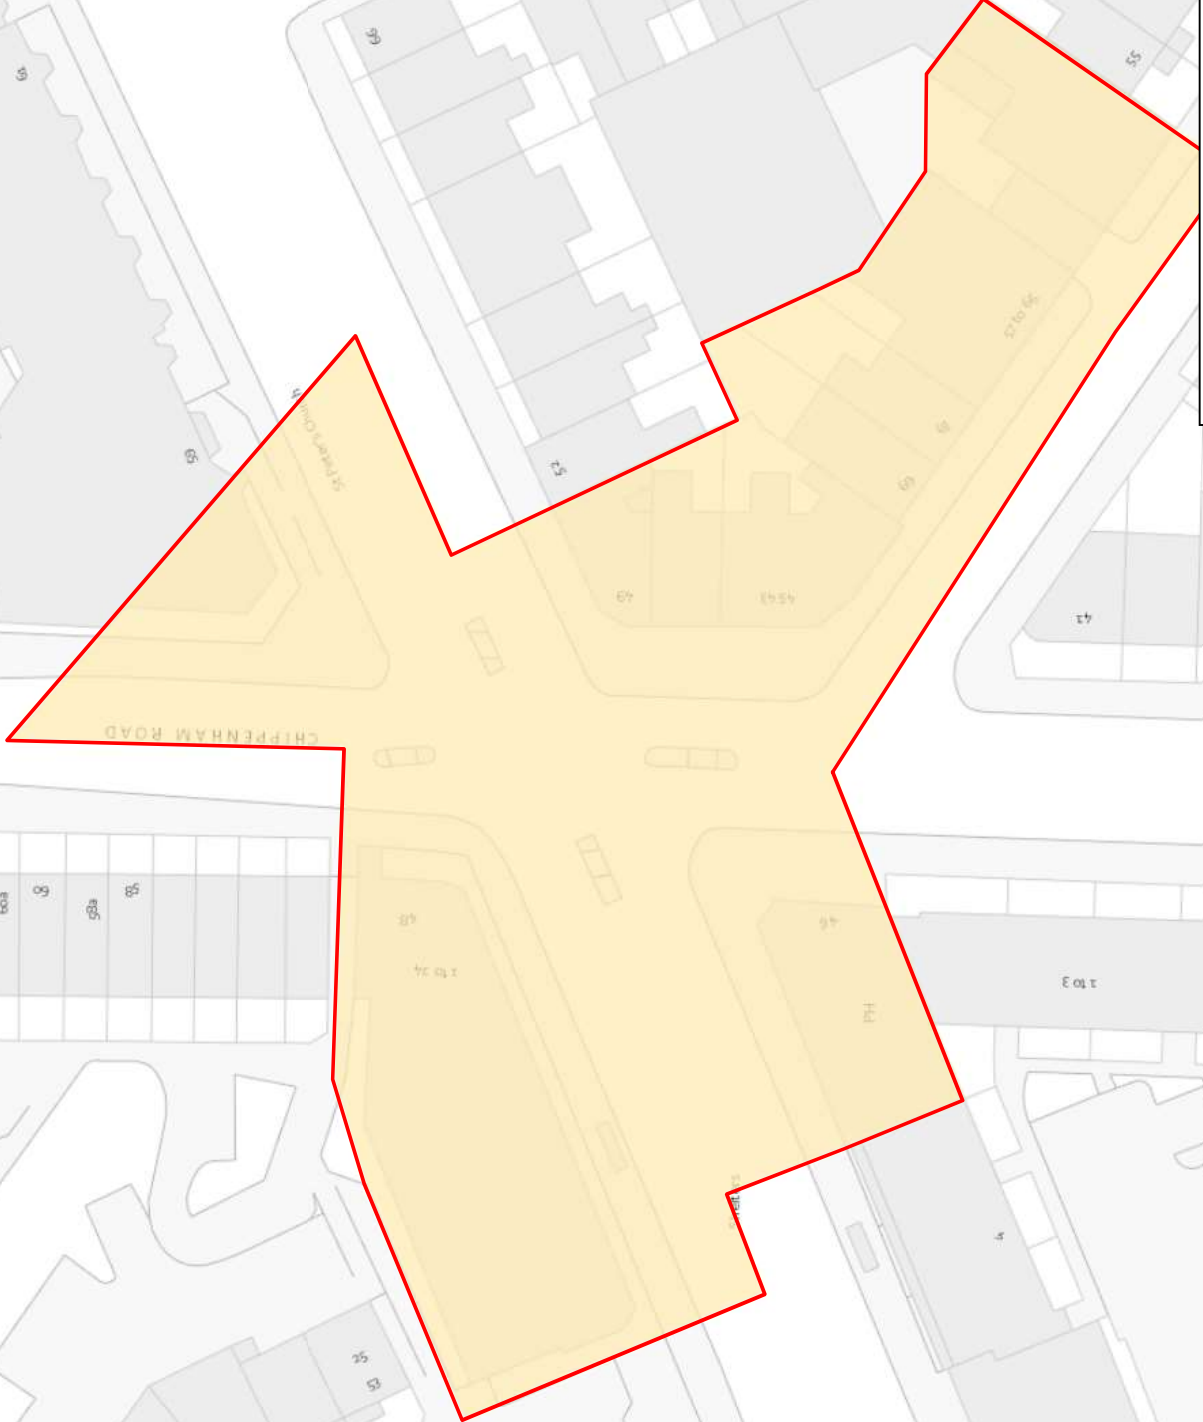

- Charlbert Street - Local Centre boundary
- Area excluded from Article 4 direction

Church Street/Edgware Road District Centre

Church Street/Edgware Road - District Centre boundary

Area excluded from Article 4 direction

HARR O280 ROAD (A4206)

MARYLEBONE FLYOVER

MARYLEBONE ROAD (A501)

Clifton Road - Local Centre boundary

Craven Road/Craven Terrace Local Centre

Craven Road/Craven Terrace - Local Centre boundary

Area excluded from Article 4 direction

Elgin Avenue/Chippenham Road Local Centre

Elgin Avenue/Chippenham Road - Local Centre boundary

Area excluded from Article 4 direction

Elizabeth Street Local Centre

Elizabeth Street - Local Centre boundary

60

Fernhead Road - Local Centre boundary
Area excluded from Article 4 direction

The legend consists of two items: a red rectangular outline and a yellow rectangular fill. The red outline corresponds to the 'Fernhead Road - Local Centre boundary' and the yellow fill corresponds to the 'Area excluded from Article 4 direction'.