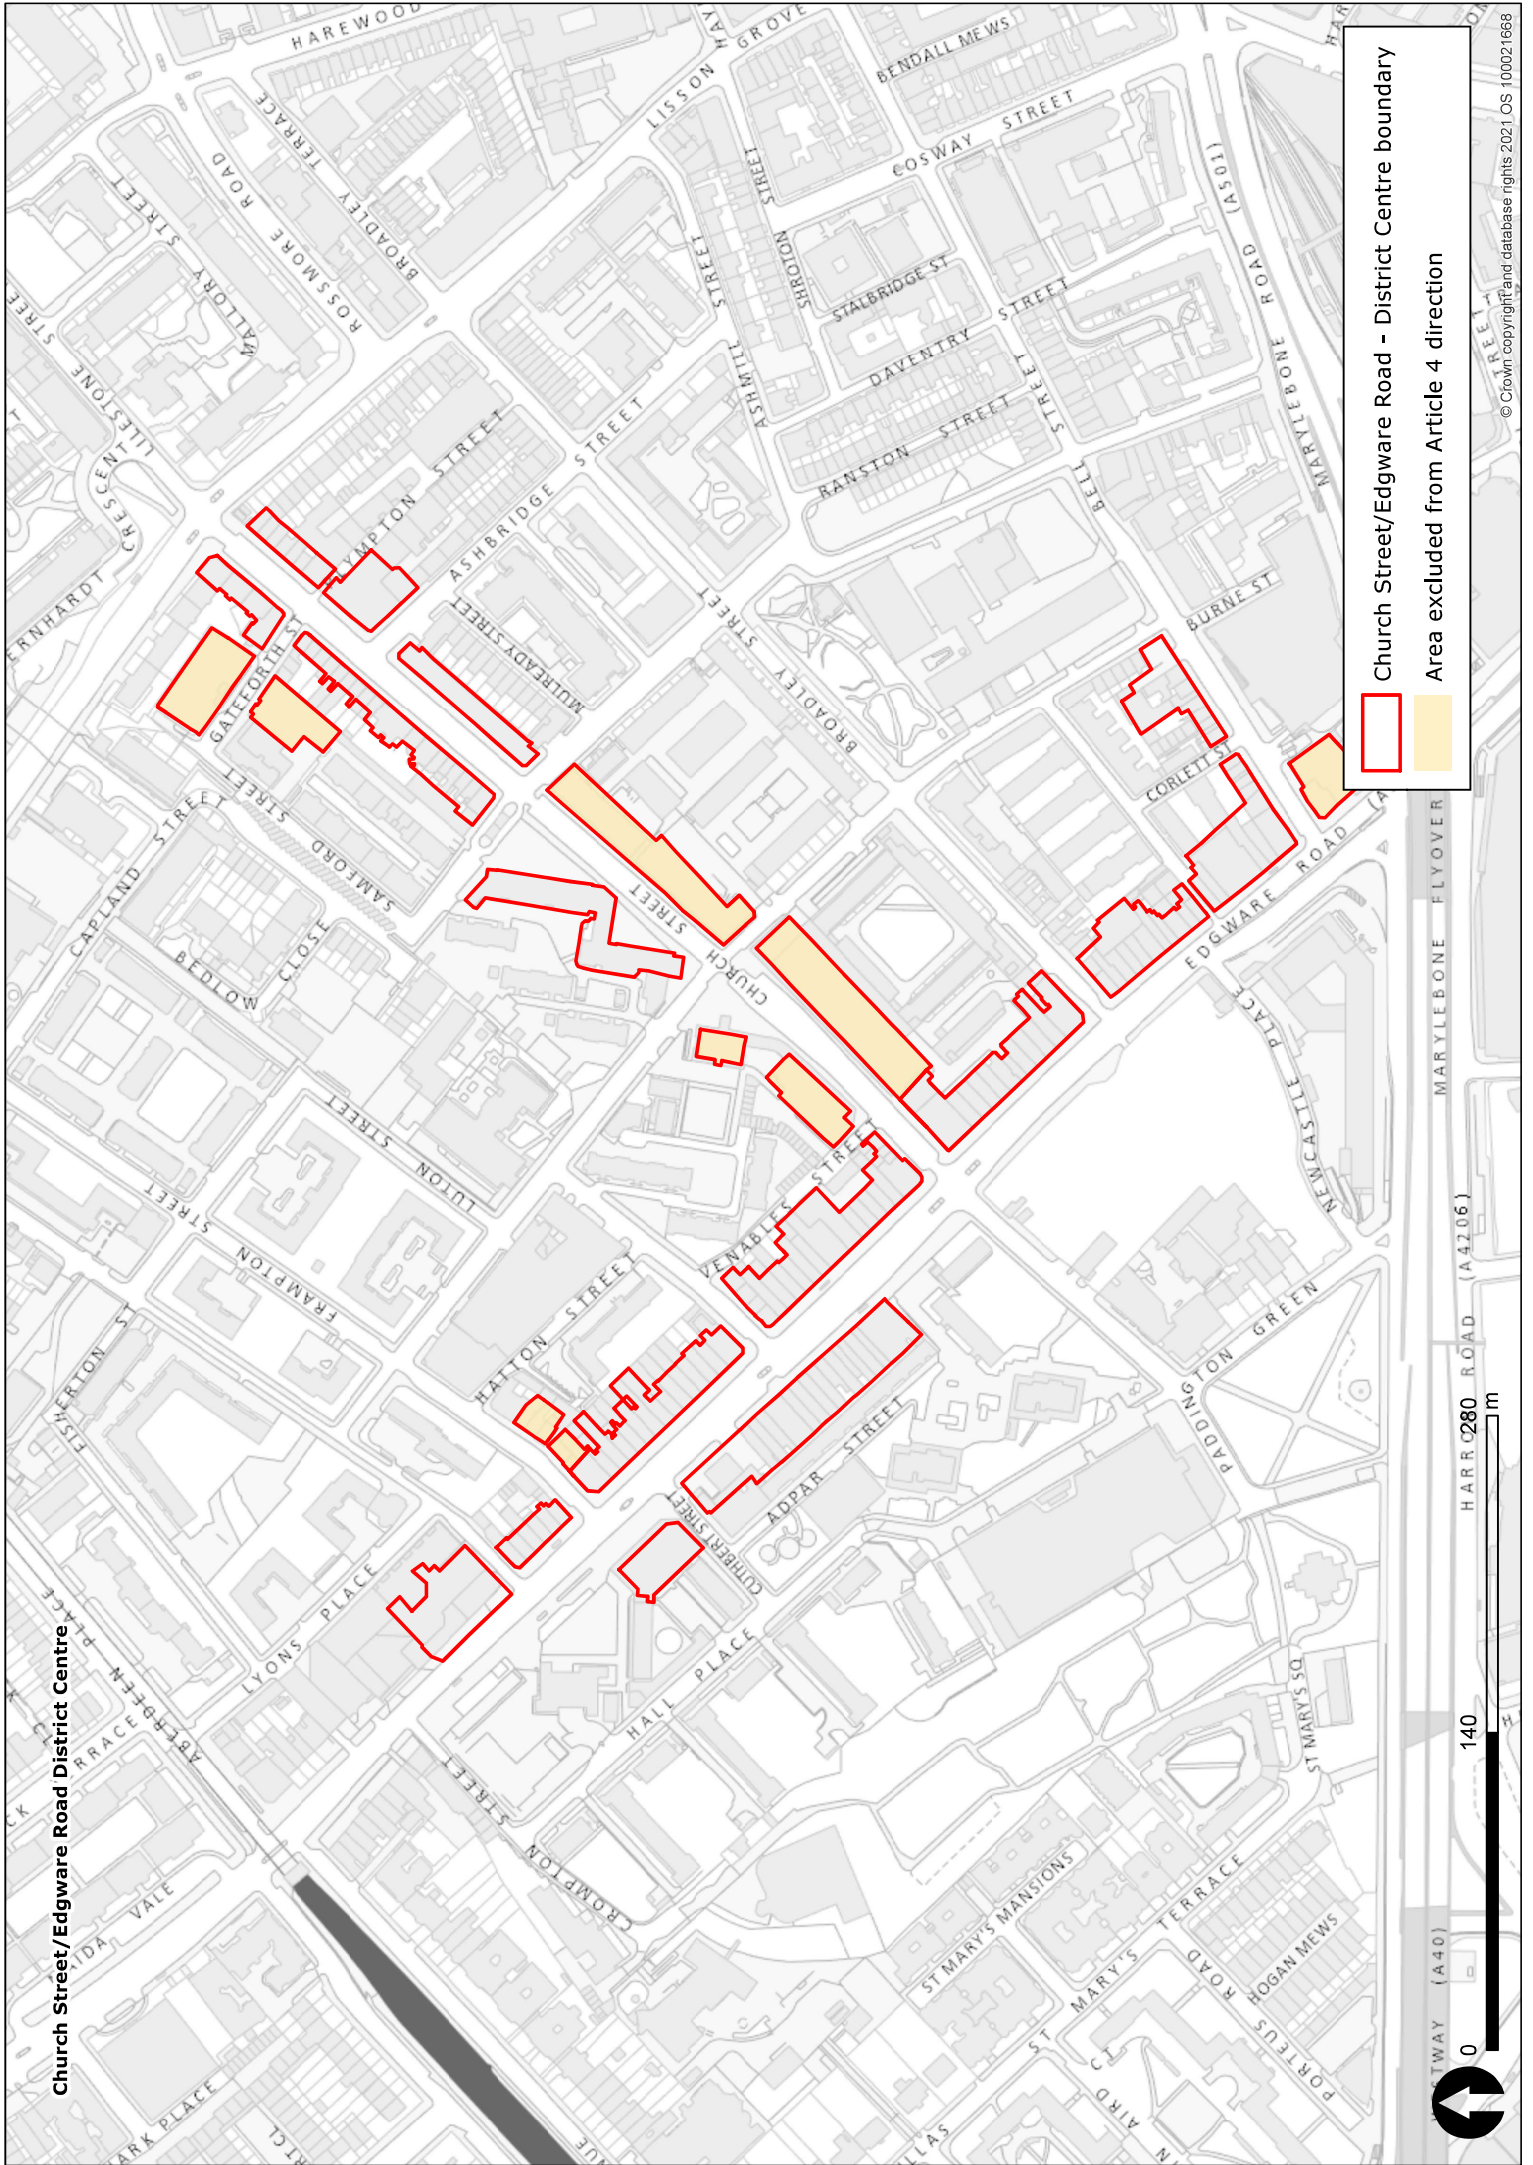

BOUNDARY ROAD

ABBEY ROAD

Abbey Road/Boundary Road - Local Centre boundary

Blenheim Terrace Local Centre

 Blenheim Terrace - Local Centre boundary

 Area excluded from Article 4 direction

Charlbert Street Local Centre

- Charlbert Street - Local Centre boundary
- Area excluded from Article 4 direction

Church Street/Edgware Road District Centre

Church Street/Edgware Road - District Centre boundary

Area excluded from Article 4 direction

Elgin Avenue/Chippenham Road Local Centre

Elgin Avenue/Chippenham Road - Local Centre boundary

Area excluded from Article 4 direction

Elizabeth Street Local Centre

Elizabeth Street - Local Centre boundary

60

Fernhead Road - Local Centre boundary
Area excluded from Article 4 direction

The legend consists of two items: a red rectangular outline and a yellow rectangular fill. The red outline corresponds to the 'Fernhead Road - Local Centre boundary' and the yellow fill corresponds to the 'Area excluded from Article 4 direction'.