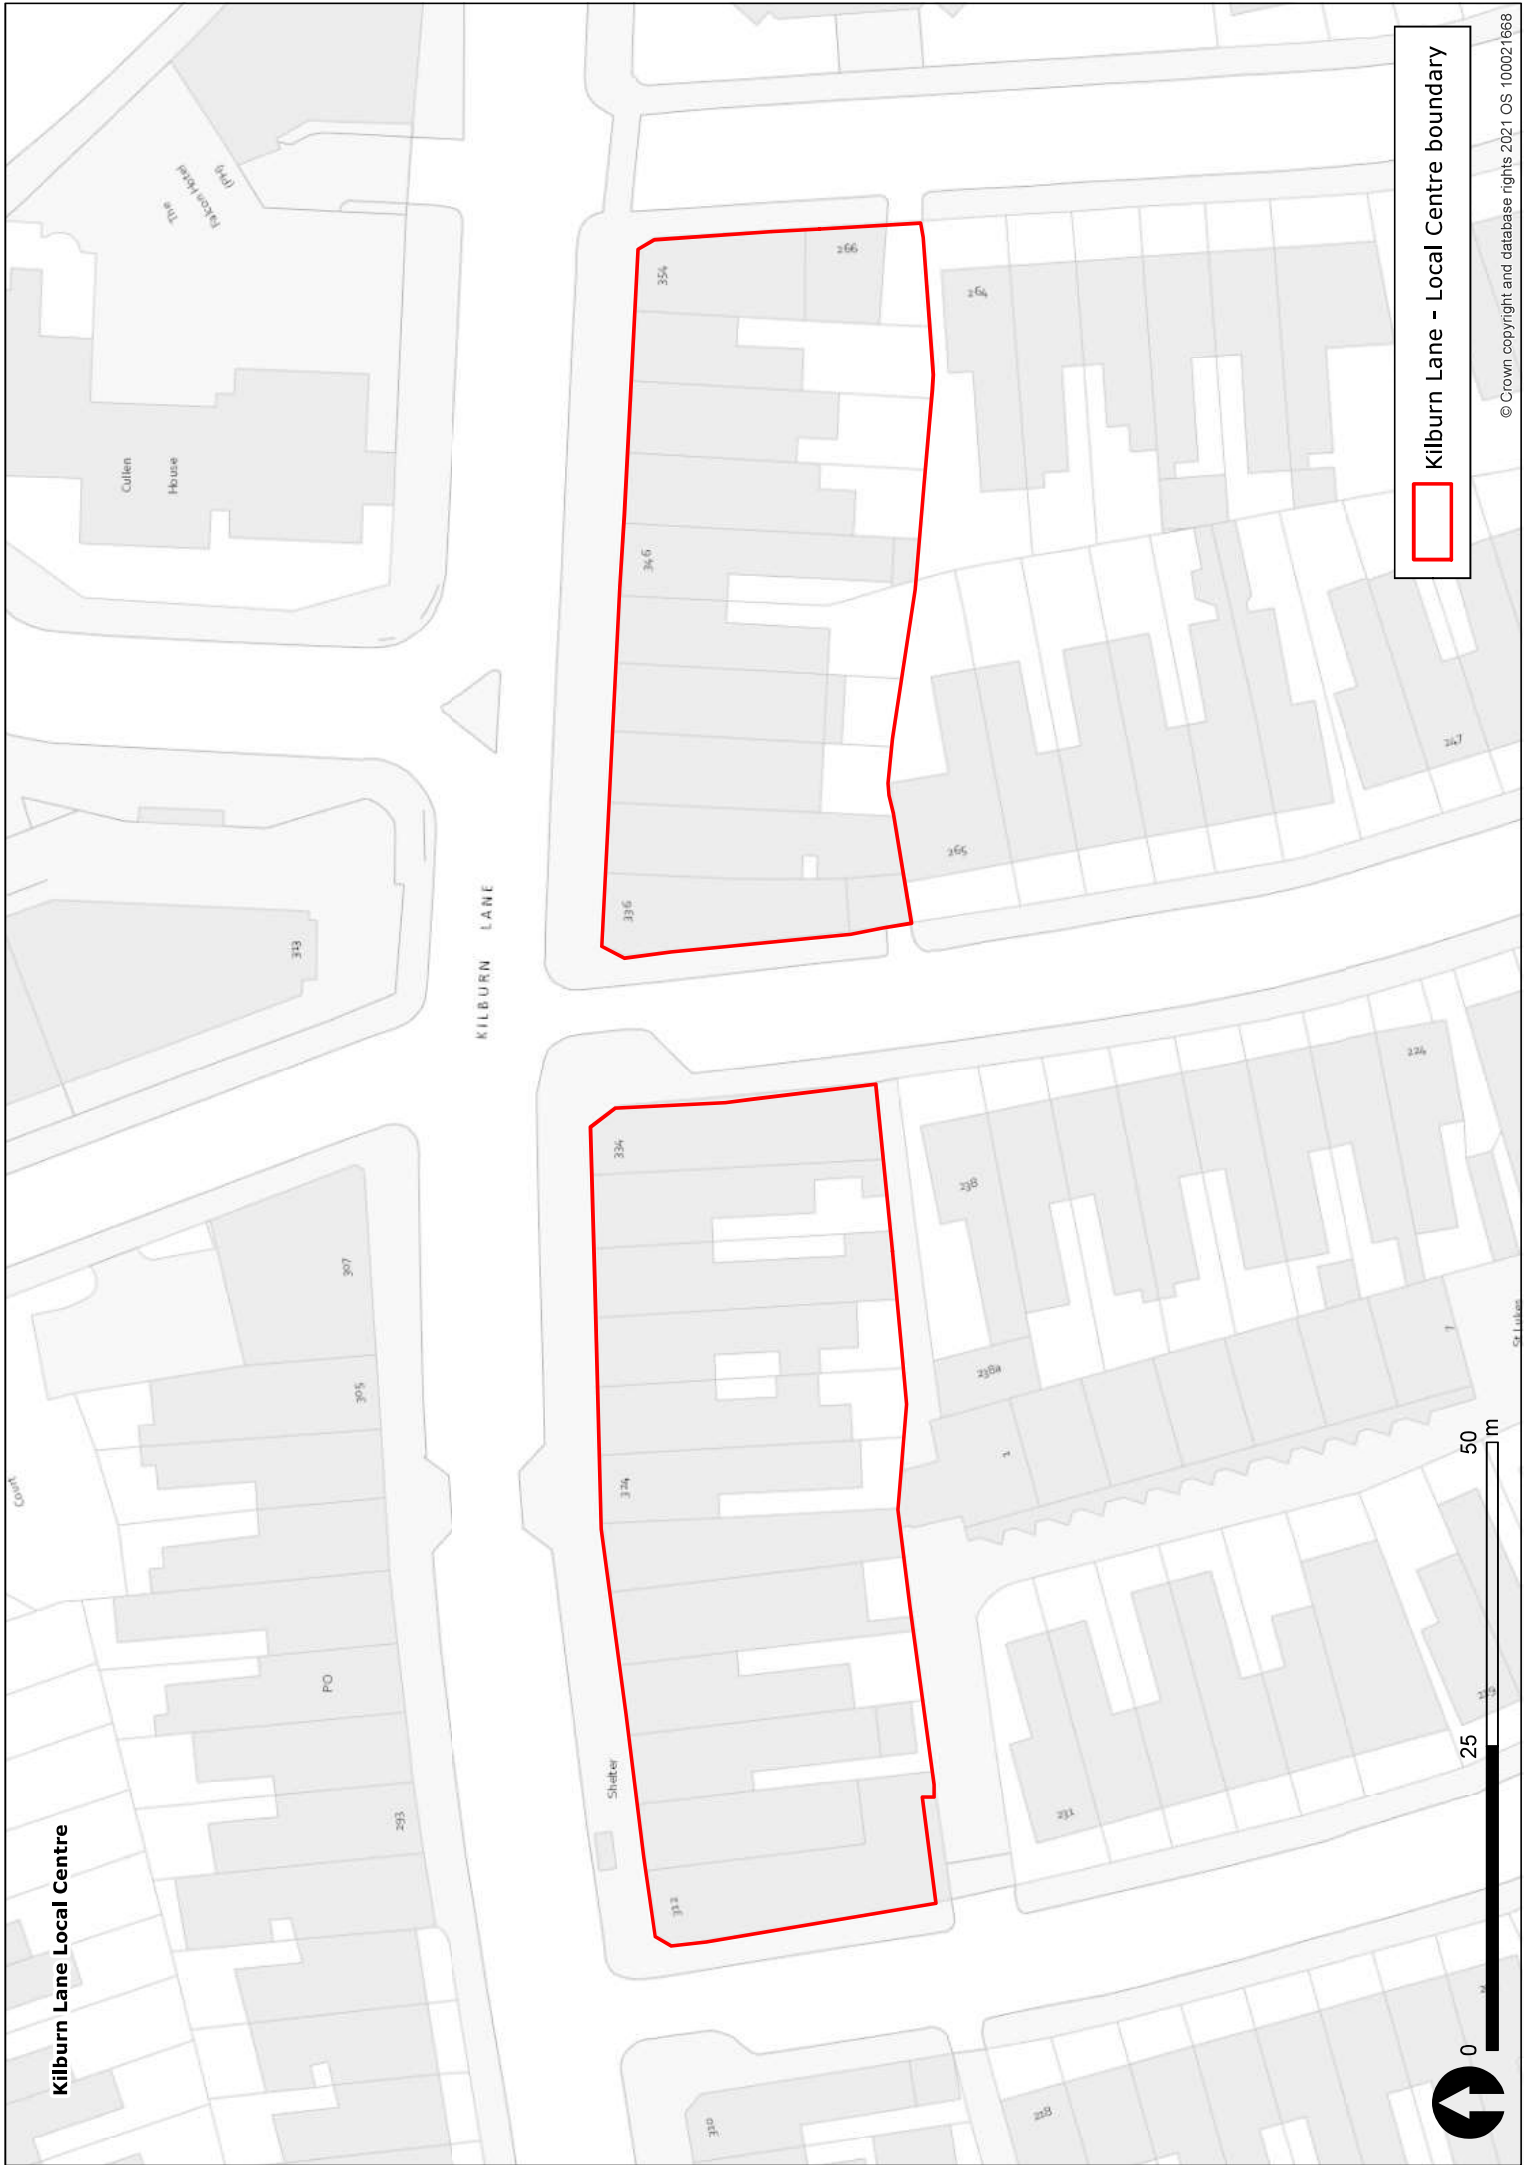

Kilburn Lane Local Centre

Kilburn Lane - Local Centre boundary