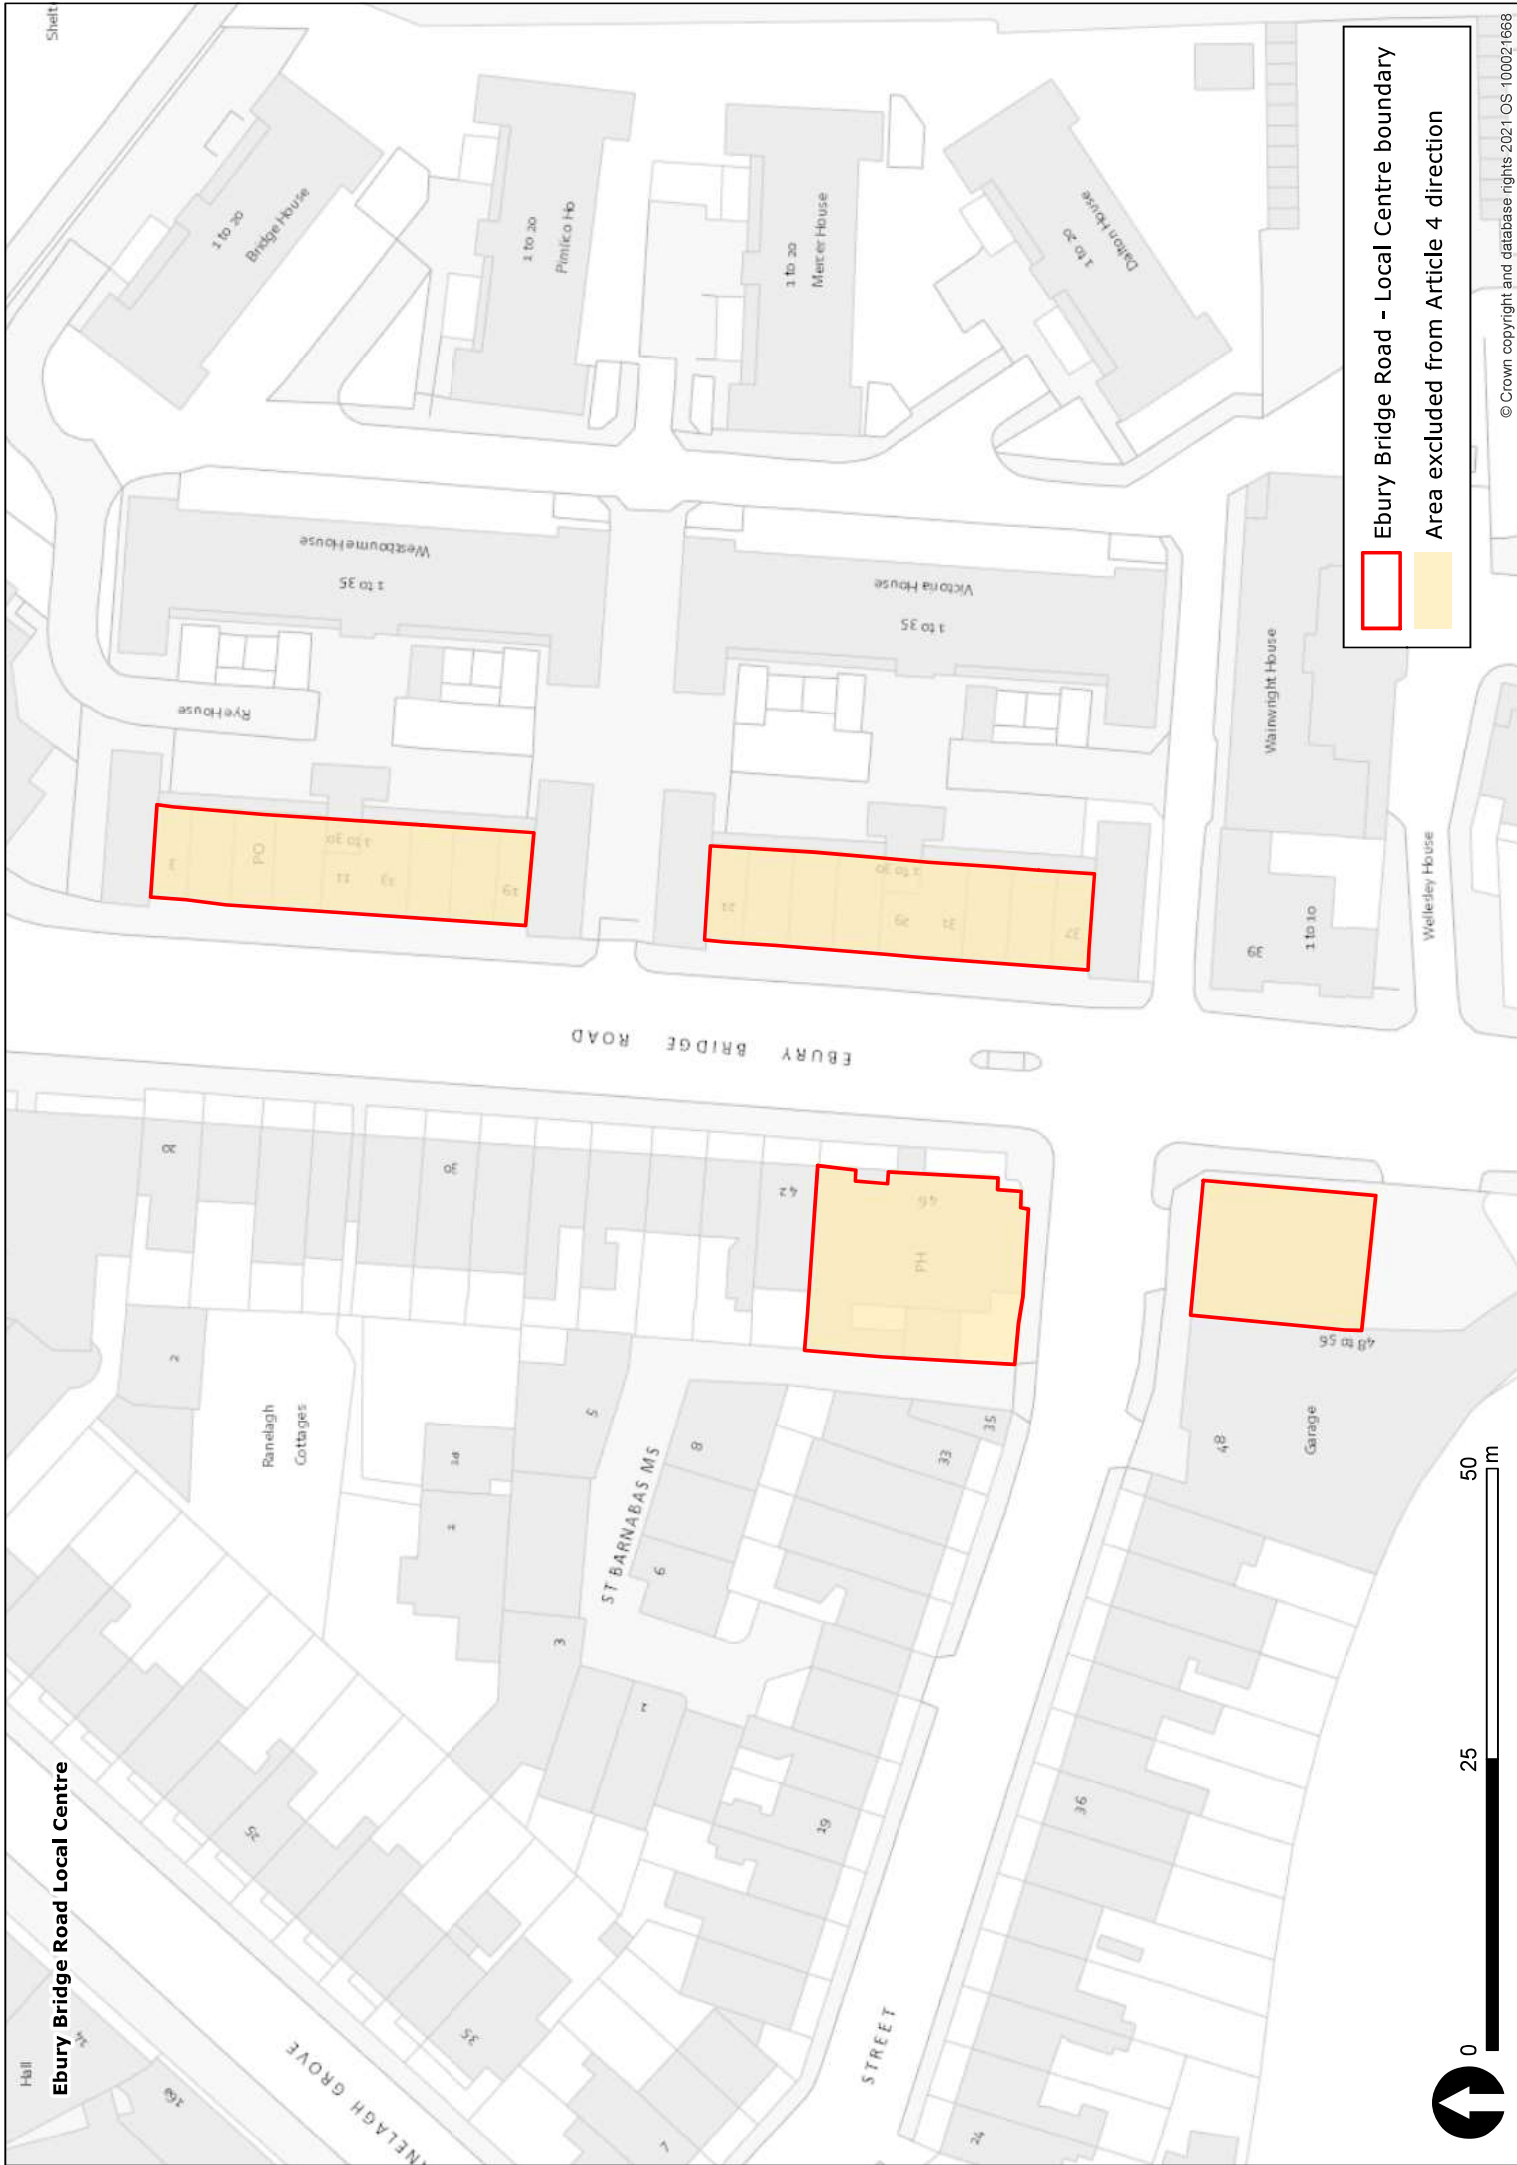

- Charlbert Street - Local Centre boundary
- Area excluded from Article 4 direction

Church Street/Edgware Road District Centre

Church Street/Edgware Road - District Centre boundary

Area excluded from Article 4 direction

HARR O280 ROAD (A4206)

MARYLEBONE FLYOVER

MARYLEBONE ROAD (A501)

Clifton Road - Local Centre boundary

Craven Road/Craven Terrace Local Centre

Craven Road/Craven Terrace - Local Centre boundary

Area excluded from Article 4 direction

Elgin Avenue/Chippenham Road Local Centre

Elgin Avenue/Chippenham Road - Local Centre boundary

Area excluded from Article 4 direction

Elizabeth Street Local Centre

Elizabeth Street - Local Centre boundary

60

Fernhead Road - Local Centre boundary
Area excluded from Article 4 direction

The legend consists of two items: a red rectangular outline and a yellow rectangular fill. The red outline corresponds to the 'Fernhead Road - Local Centre boundary' and the yellow fill corresponds to the 'Area excluded from Article 4 direction'.