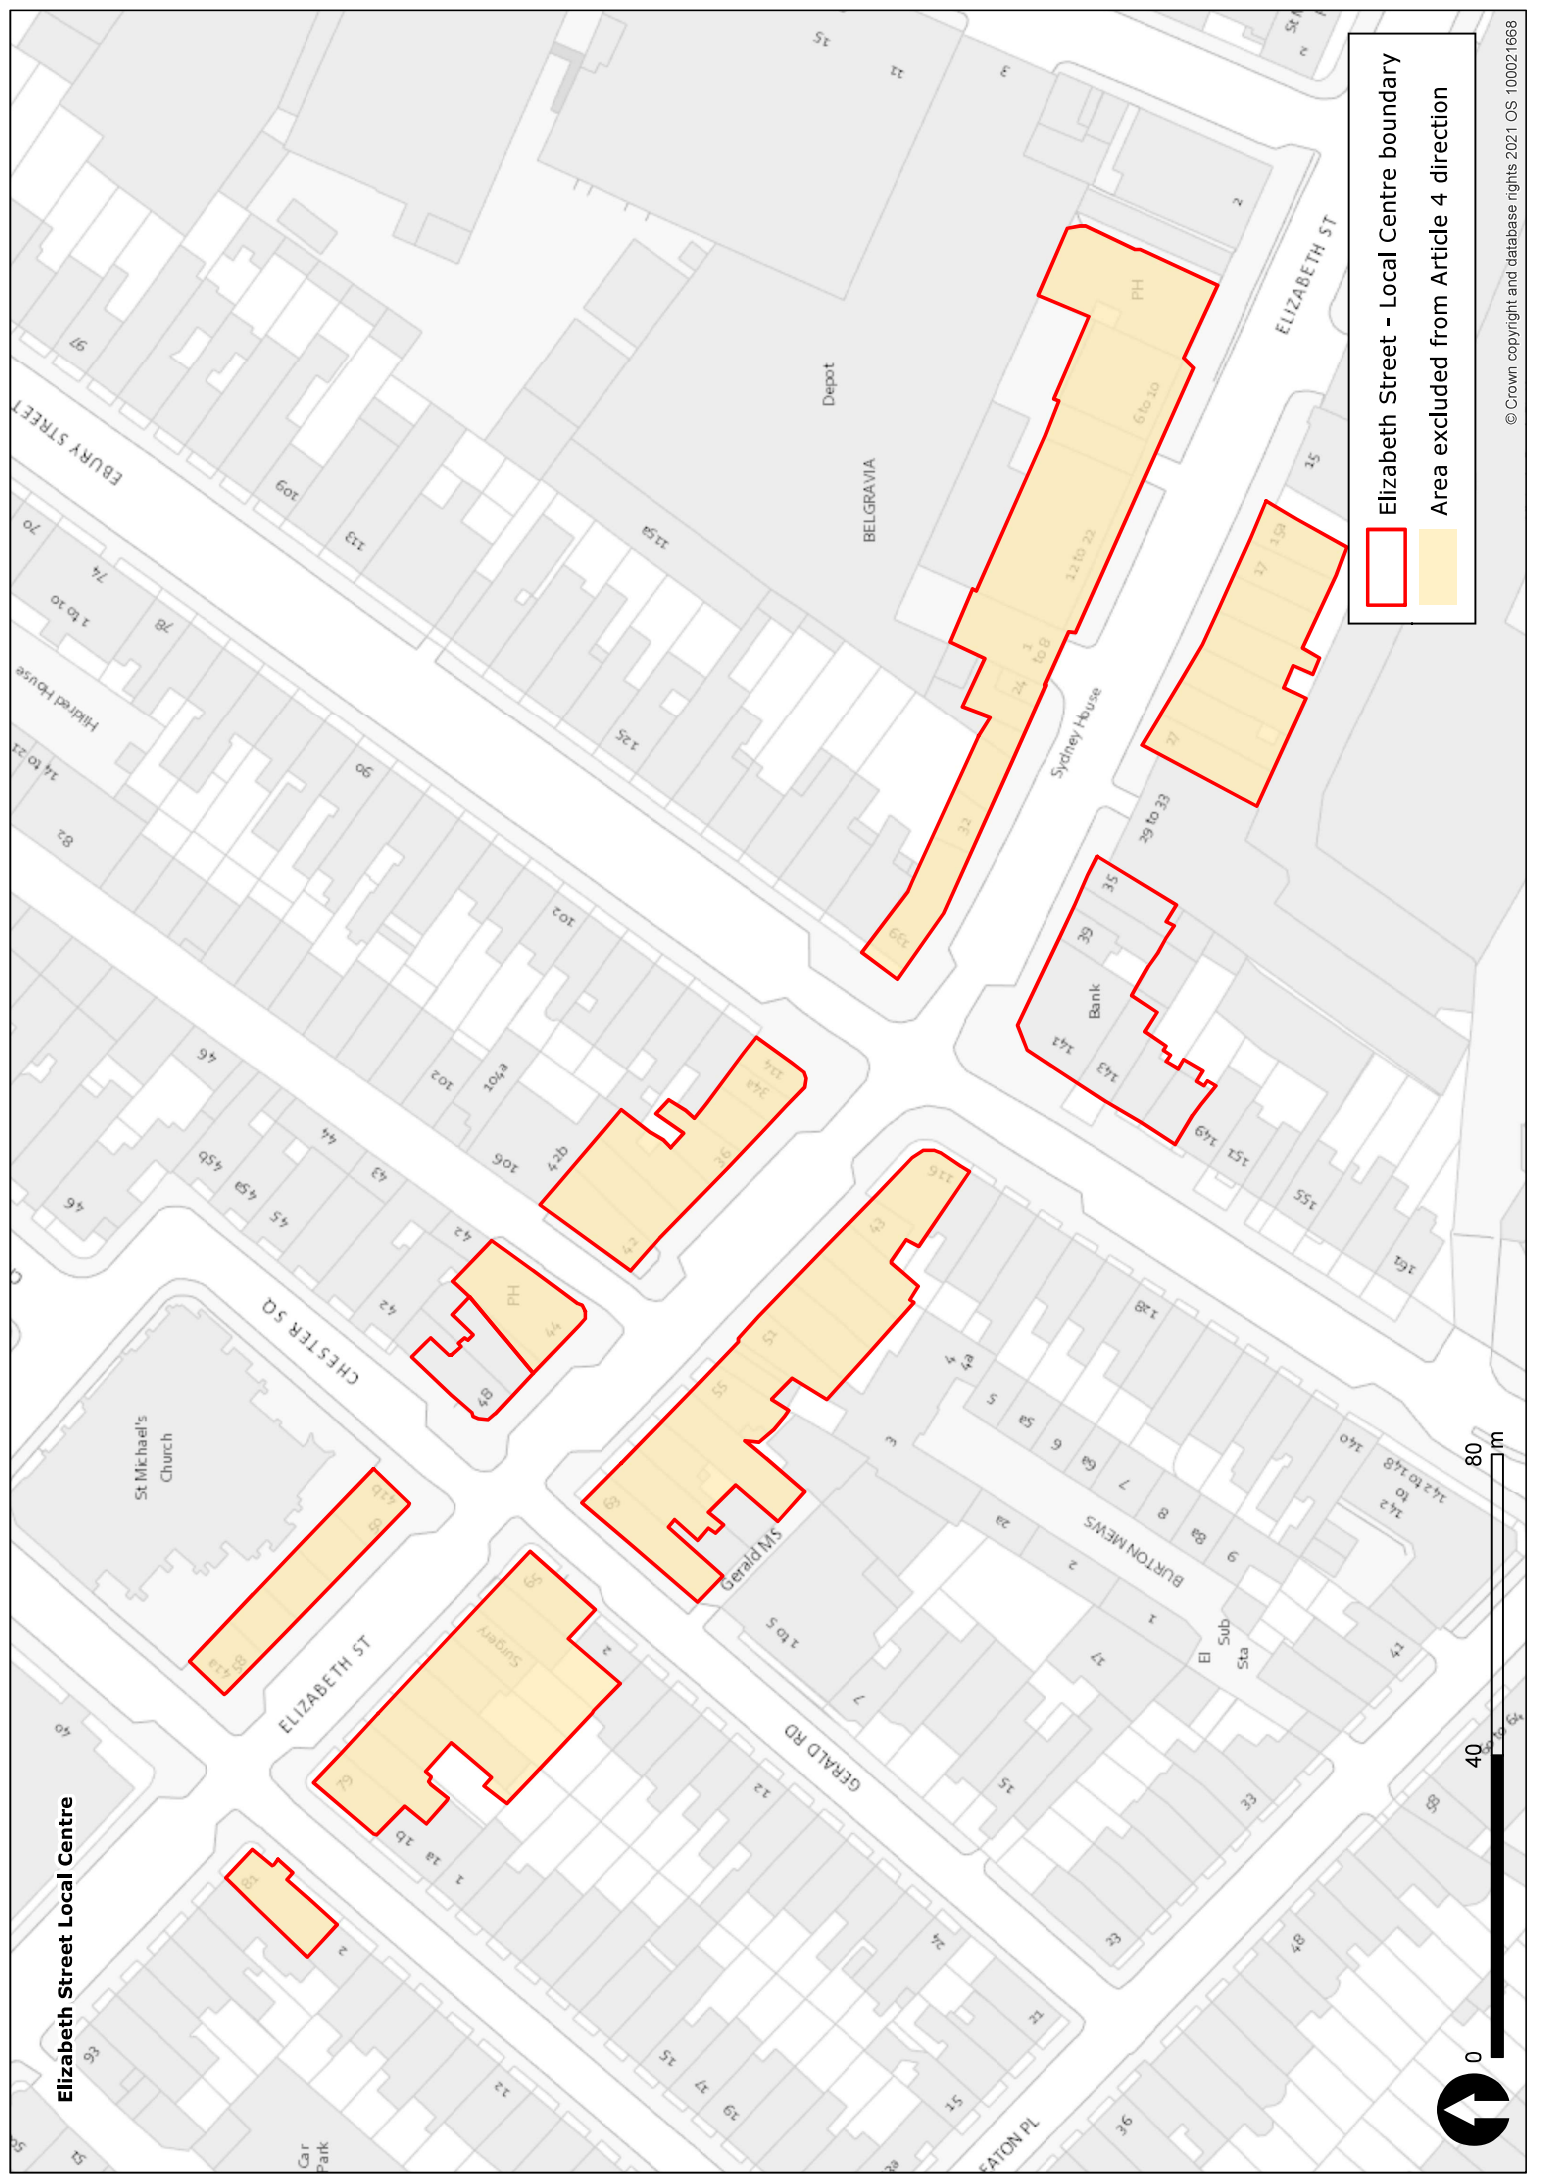

- Charlbert Street - Local Centre boundary
- Area excluded from Article 4 direction

Church Street/Edgware Road District Centre

Church Street/Edgware Road - District Centre boundary

Area excluded from Article 4 direction

HARR O280 ROAD (A4206)

MARYLEBONE FLYOVER

MARYLEBONE ROAD (A501)

Clifton Road - Local Centre boundary

Craven Road/Craven Terrace Local Centre

Craven Road/Craven Terrace - Local Centre boundary

Area excluded from Article 4 direction

Elgin Avenue/Chippenham Road Local Centre

Elgin Avenue/Chippenham Road - Local Centre boundary

Area excluded from Article 4 direction

Elizabeth Street Local Centre

Elizabeth Street - Local Centre boundary

60

Fernhead Road - Local Centre boundary
Area excluded from Article 4 direction

The legend consists of two items: a red rectangular outline and a yellow rectangular fill. The red outline corresponds to the 'Fernhead Road - Local Centre boundary' and the yellow fill corresponds to the 'Area excluded from Article 4 direction'.