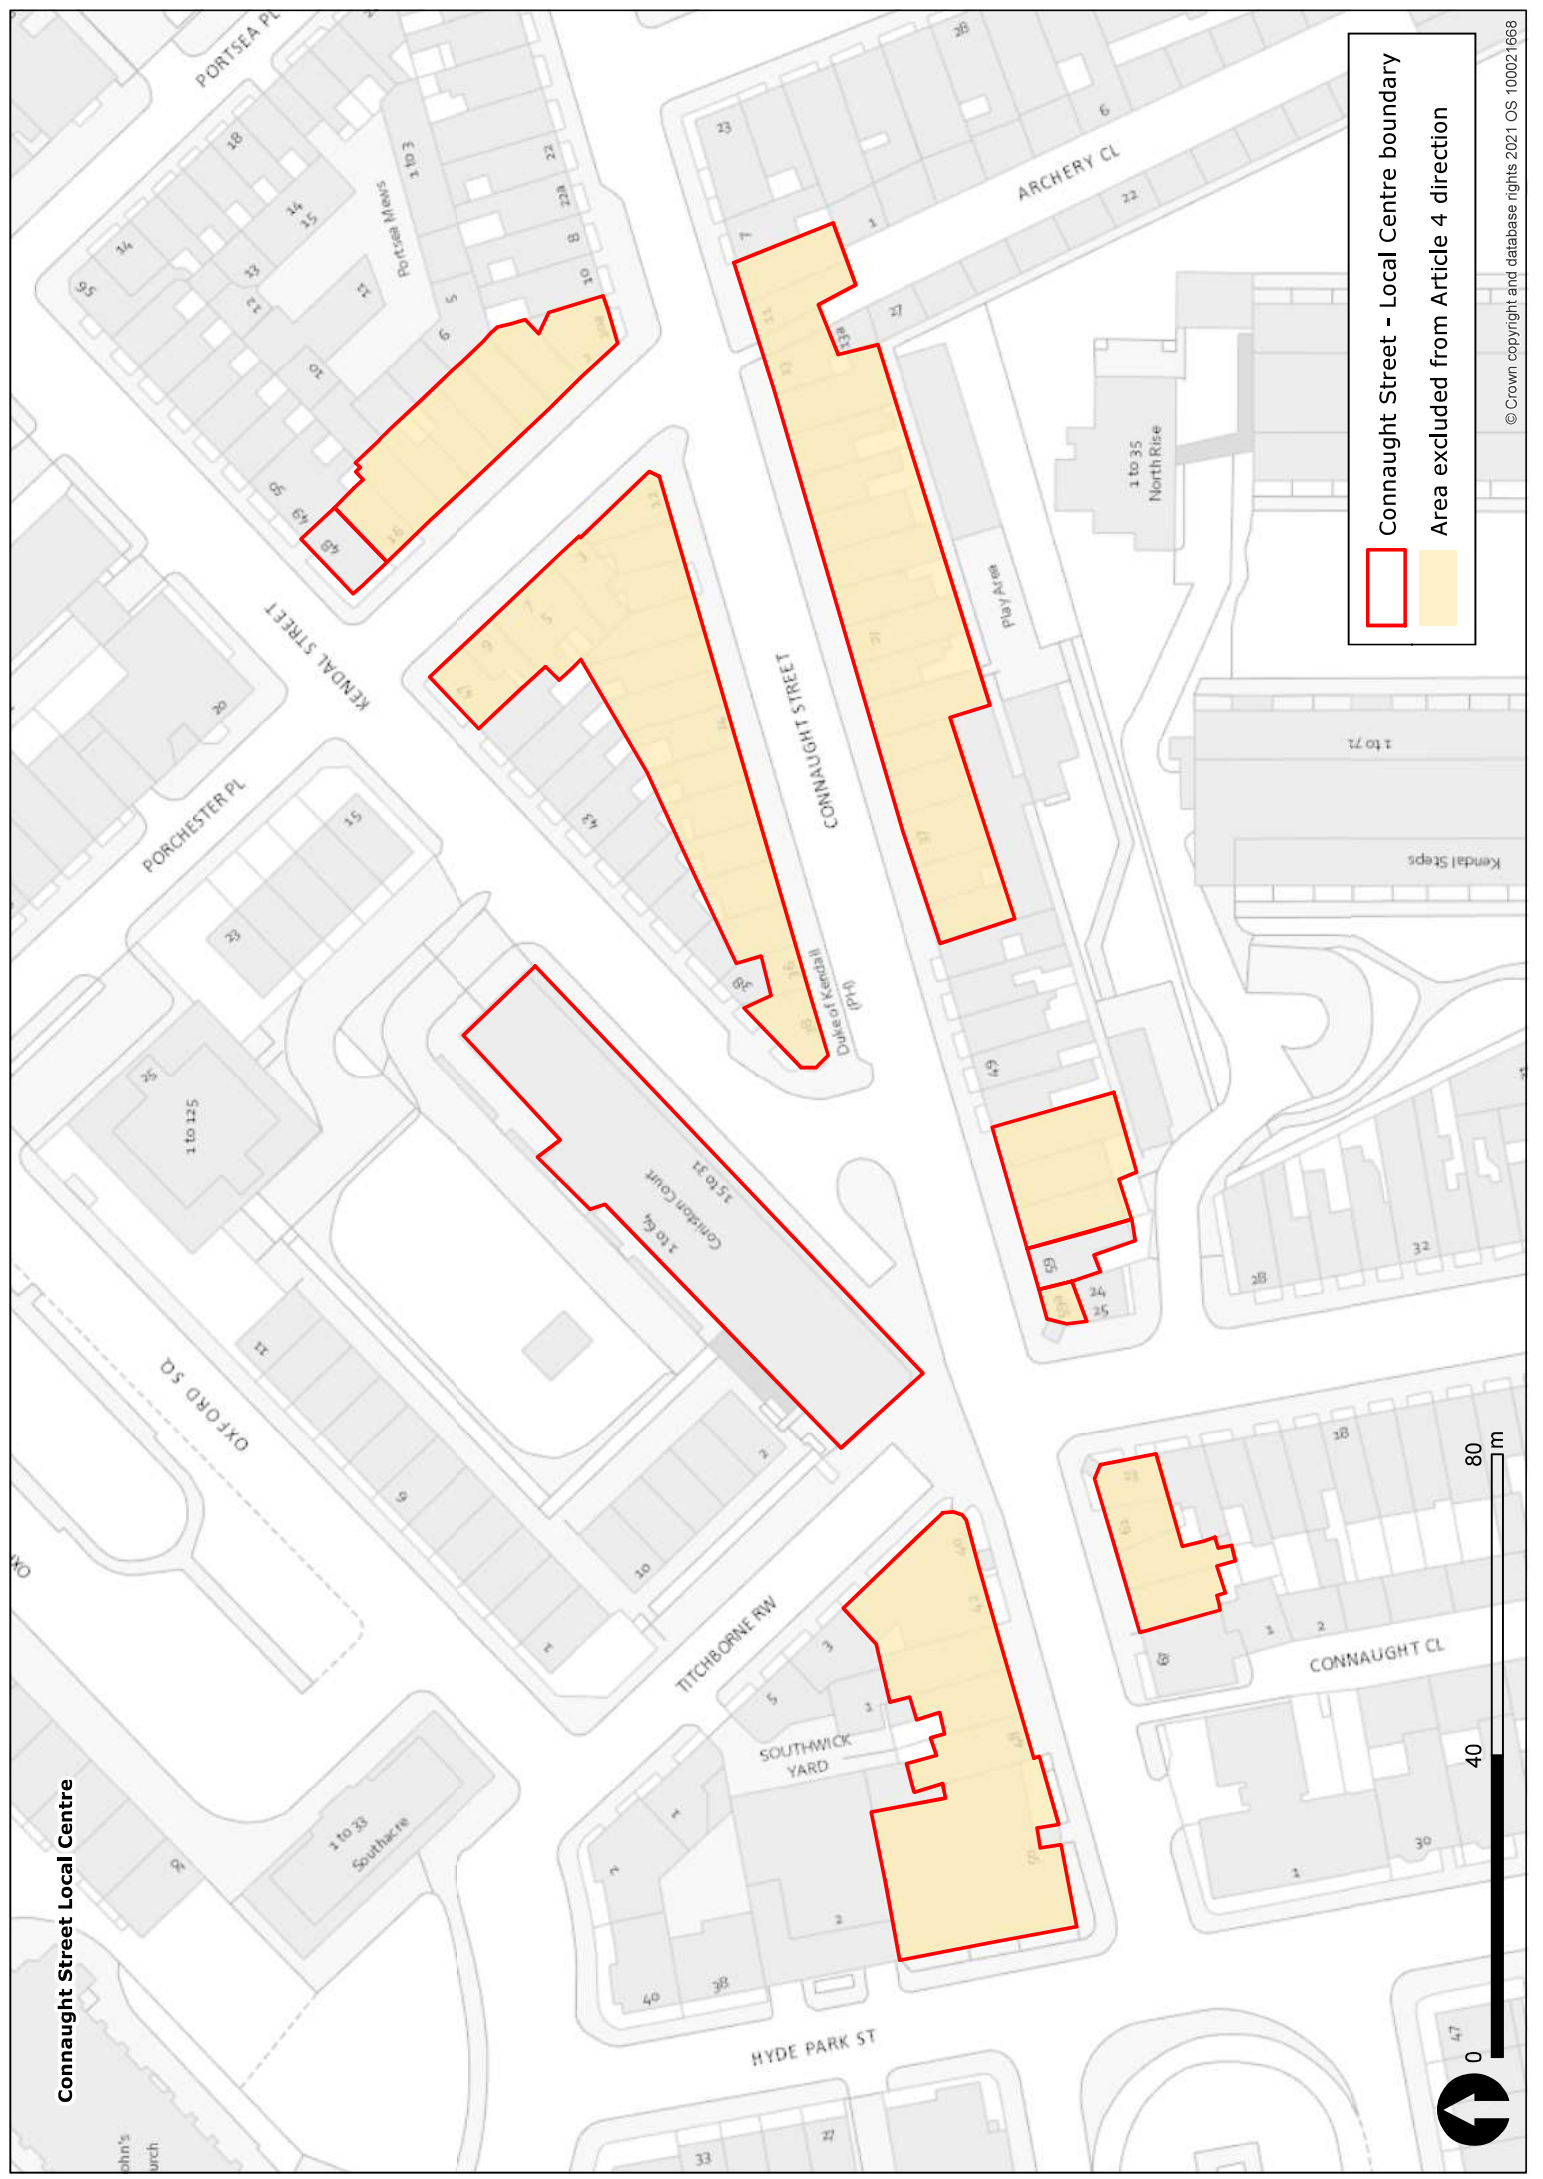

- Charlbert Street - Local Centre boundary
- Area excluded from Article 4 direction

Church Street/Edgware Road District Centre

Church Street/Edgware Road - District Centre boundary

Area excluded from Article 4 direction

HARR O280 ROAD (A4206)

MARYLEBONE FLYOVER

MARYLEBONE ROAD (A501)

Clifton Road - Local Centre boundary

Craven Road/Craven Terrace Local Centre

Craven Road/Craven Terrace - Local Centre boundary

Area excluded from Article 4 direction

Elgin Avenue/Chippenham Road Local Centre

Elgin Avenue/Chippenham Road - Local Centre boundary

Area excluded from Article 4 direction

Elizabeth Street Local Centre

Elizabeth Street - Local Centre boundary

60

Fernhead Road - Local Centre boundary
Area excluded from Article 4 direction

The legend consists of two items: a red rectangular outline and a yellow rectangular fill. The red outline corresponds to the 'Fernhead Road - Local Centre boundary' and the yellow fill corresponds to the 'Area excluded from Article 4 direction'.