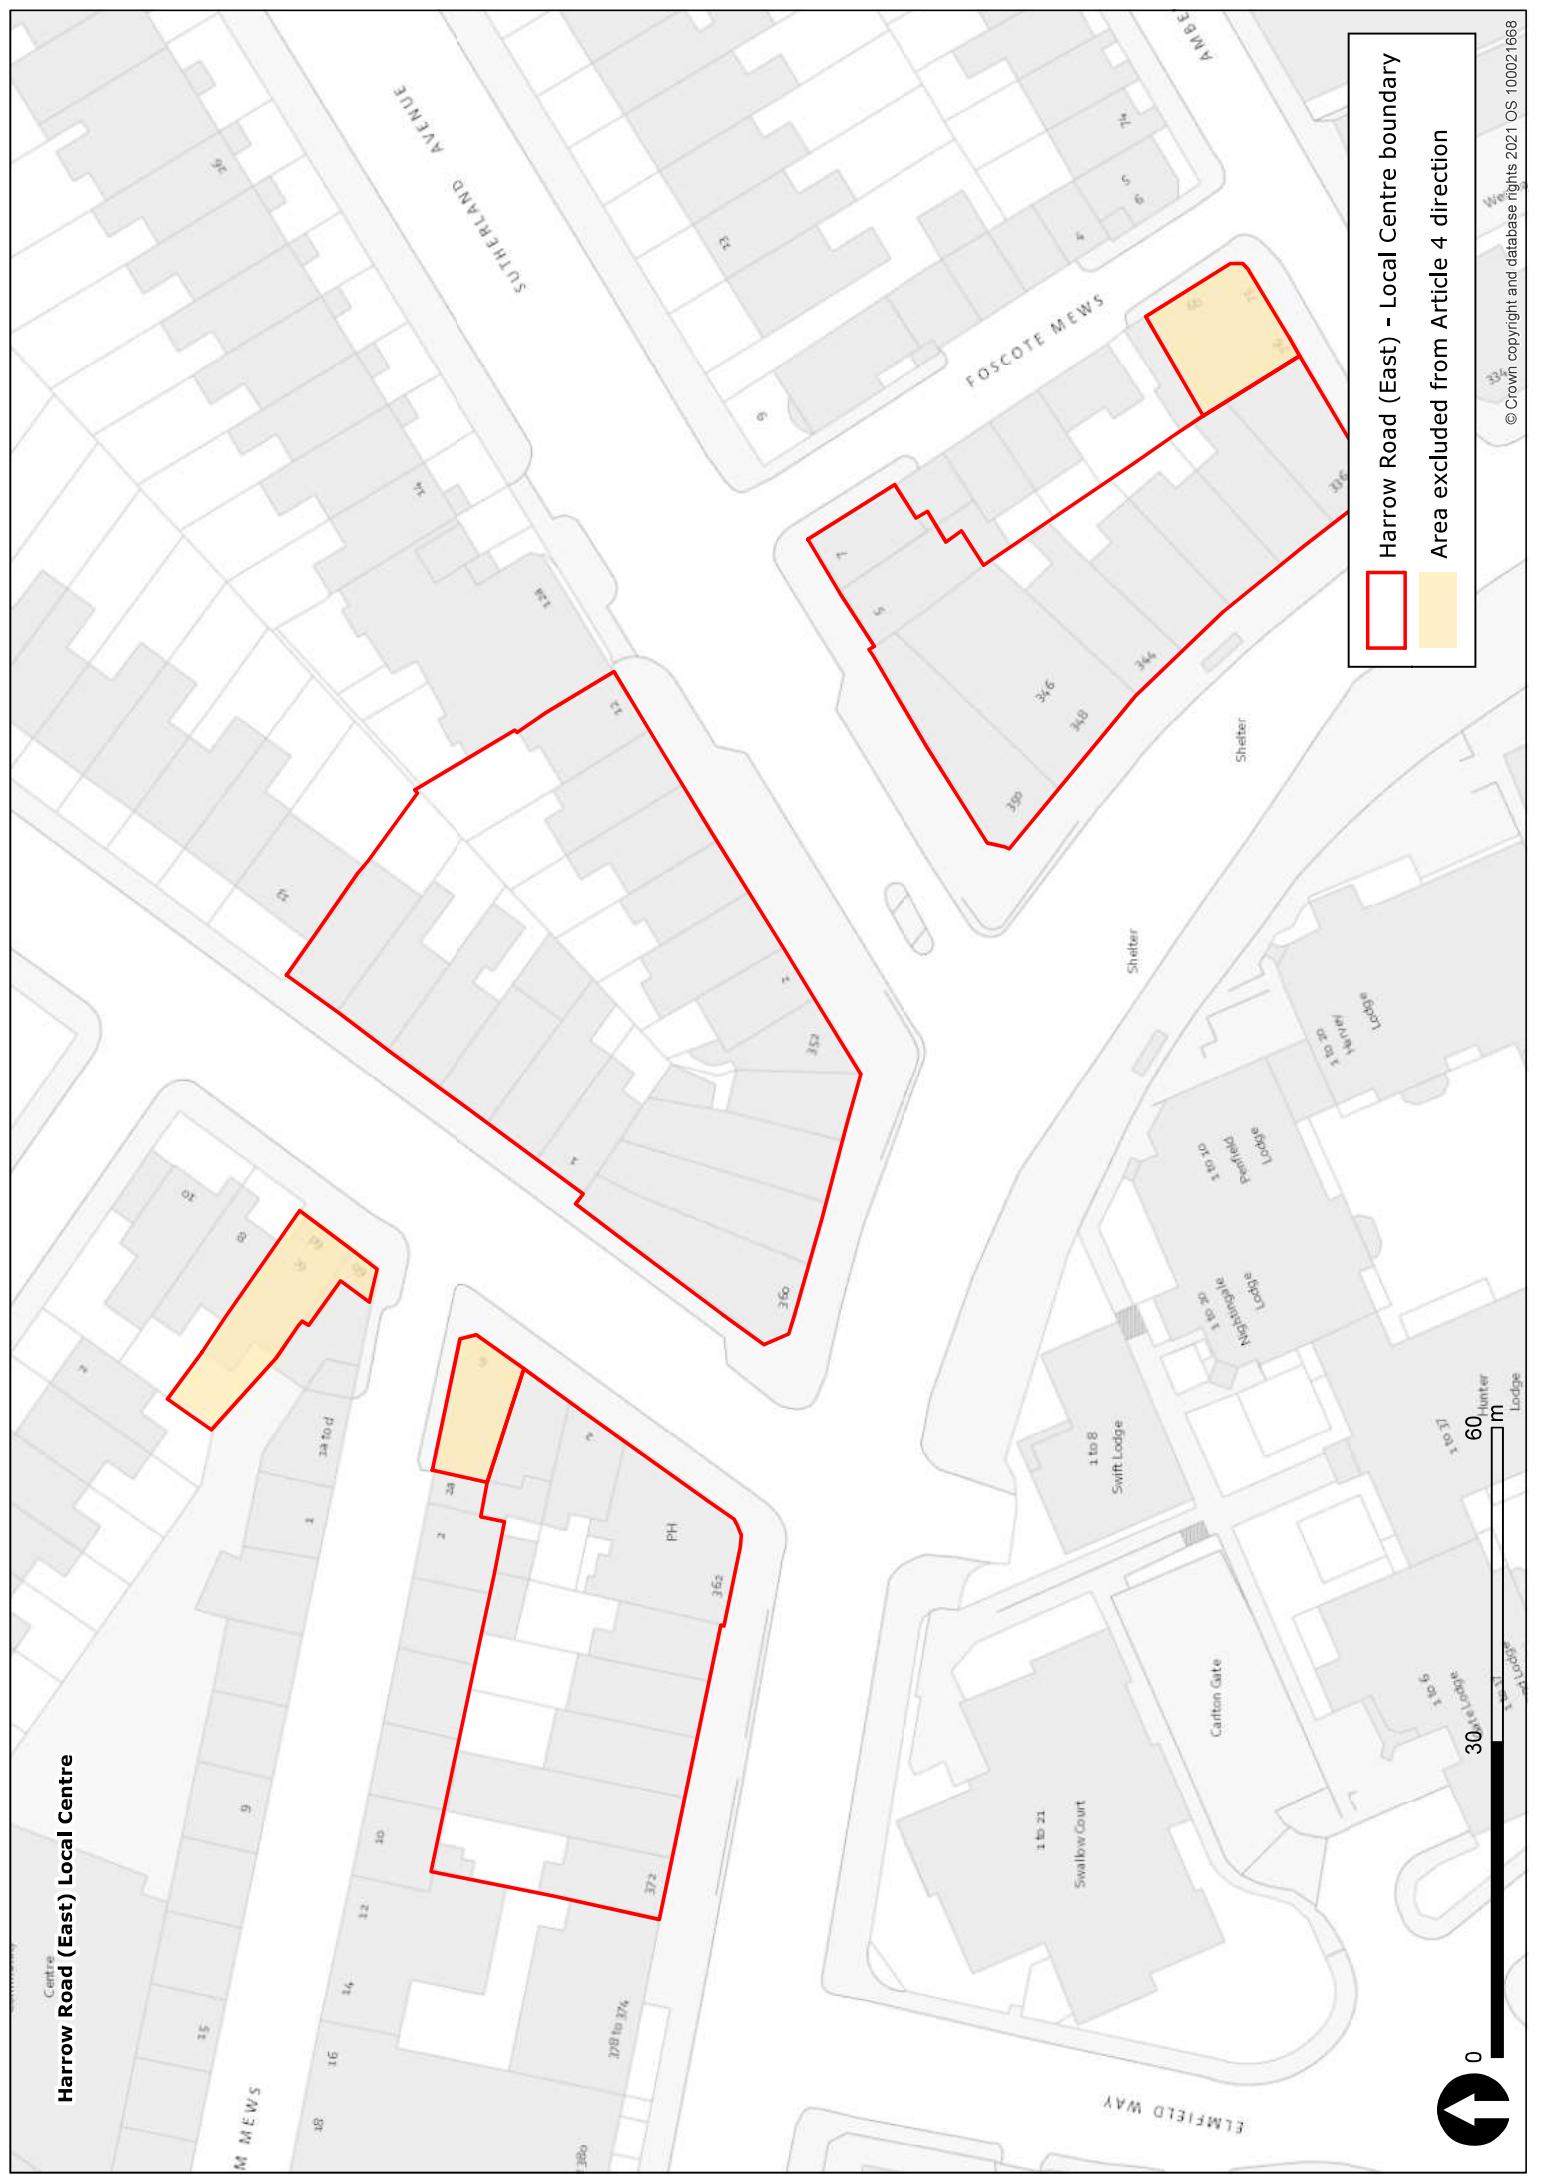

- Charlbert Street - Local Centre boundary
- Area excluded from Article 4 direction

Church Street/Edgware Road District Centre

Church Street/Edgware Road - District Centre boundary

Area excluded from Article 4 direction

60

Fernhead Road - Local Centre boundary
Area excluded from Article 4 direction

The legend consists of two items: a red rectangular outline and a yellow rectangular fill. The red outline corresponds to the 'Fernhead Road - Local Centre boundary' and the yellow fill corresponds to the 'Area excluded from Article 4 direction'.

Formosa Street Local Centre

Formosa Street - Local Centre boundary

Area excluded from Article 4 direction

Centre
Harrow Road (East) Local Centre

-  Harrow Road (East) - Local Centre boundary
-  Area excluded from Article 4 direction

Harrow Road - District Centre boundary

Area excluded from Article 4 direction

Harrow Road/Bourne Terrace Local Centre

Legend:

-  Harrow Road/Bourne Terrace - Local Centre boundary
-  Area excluded from Article 4 direction