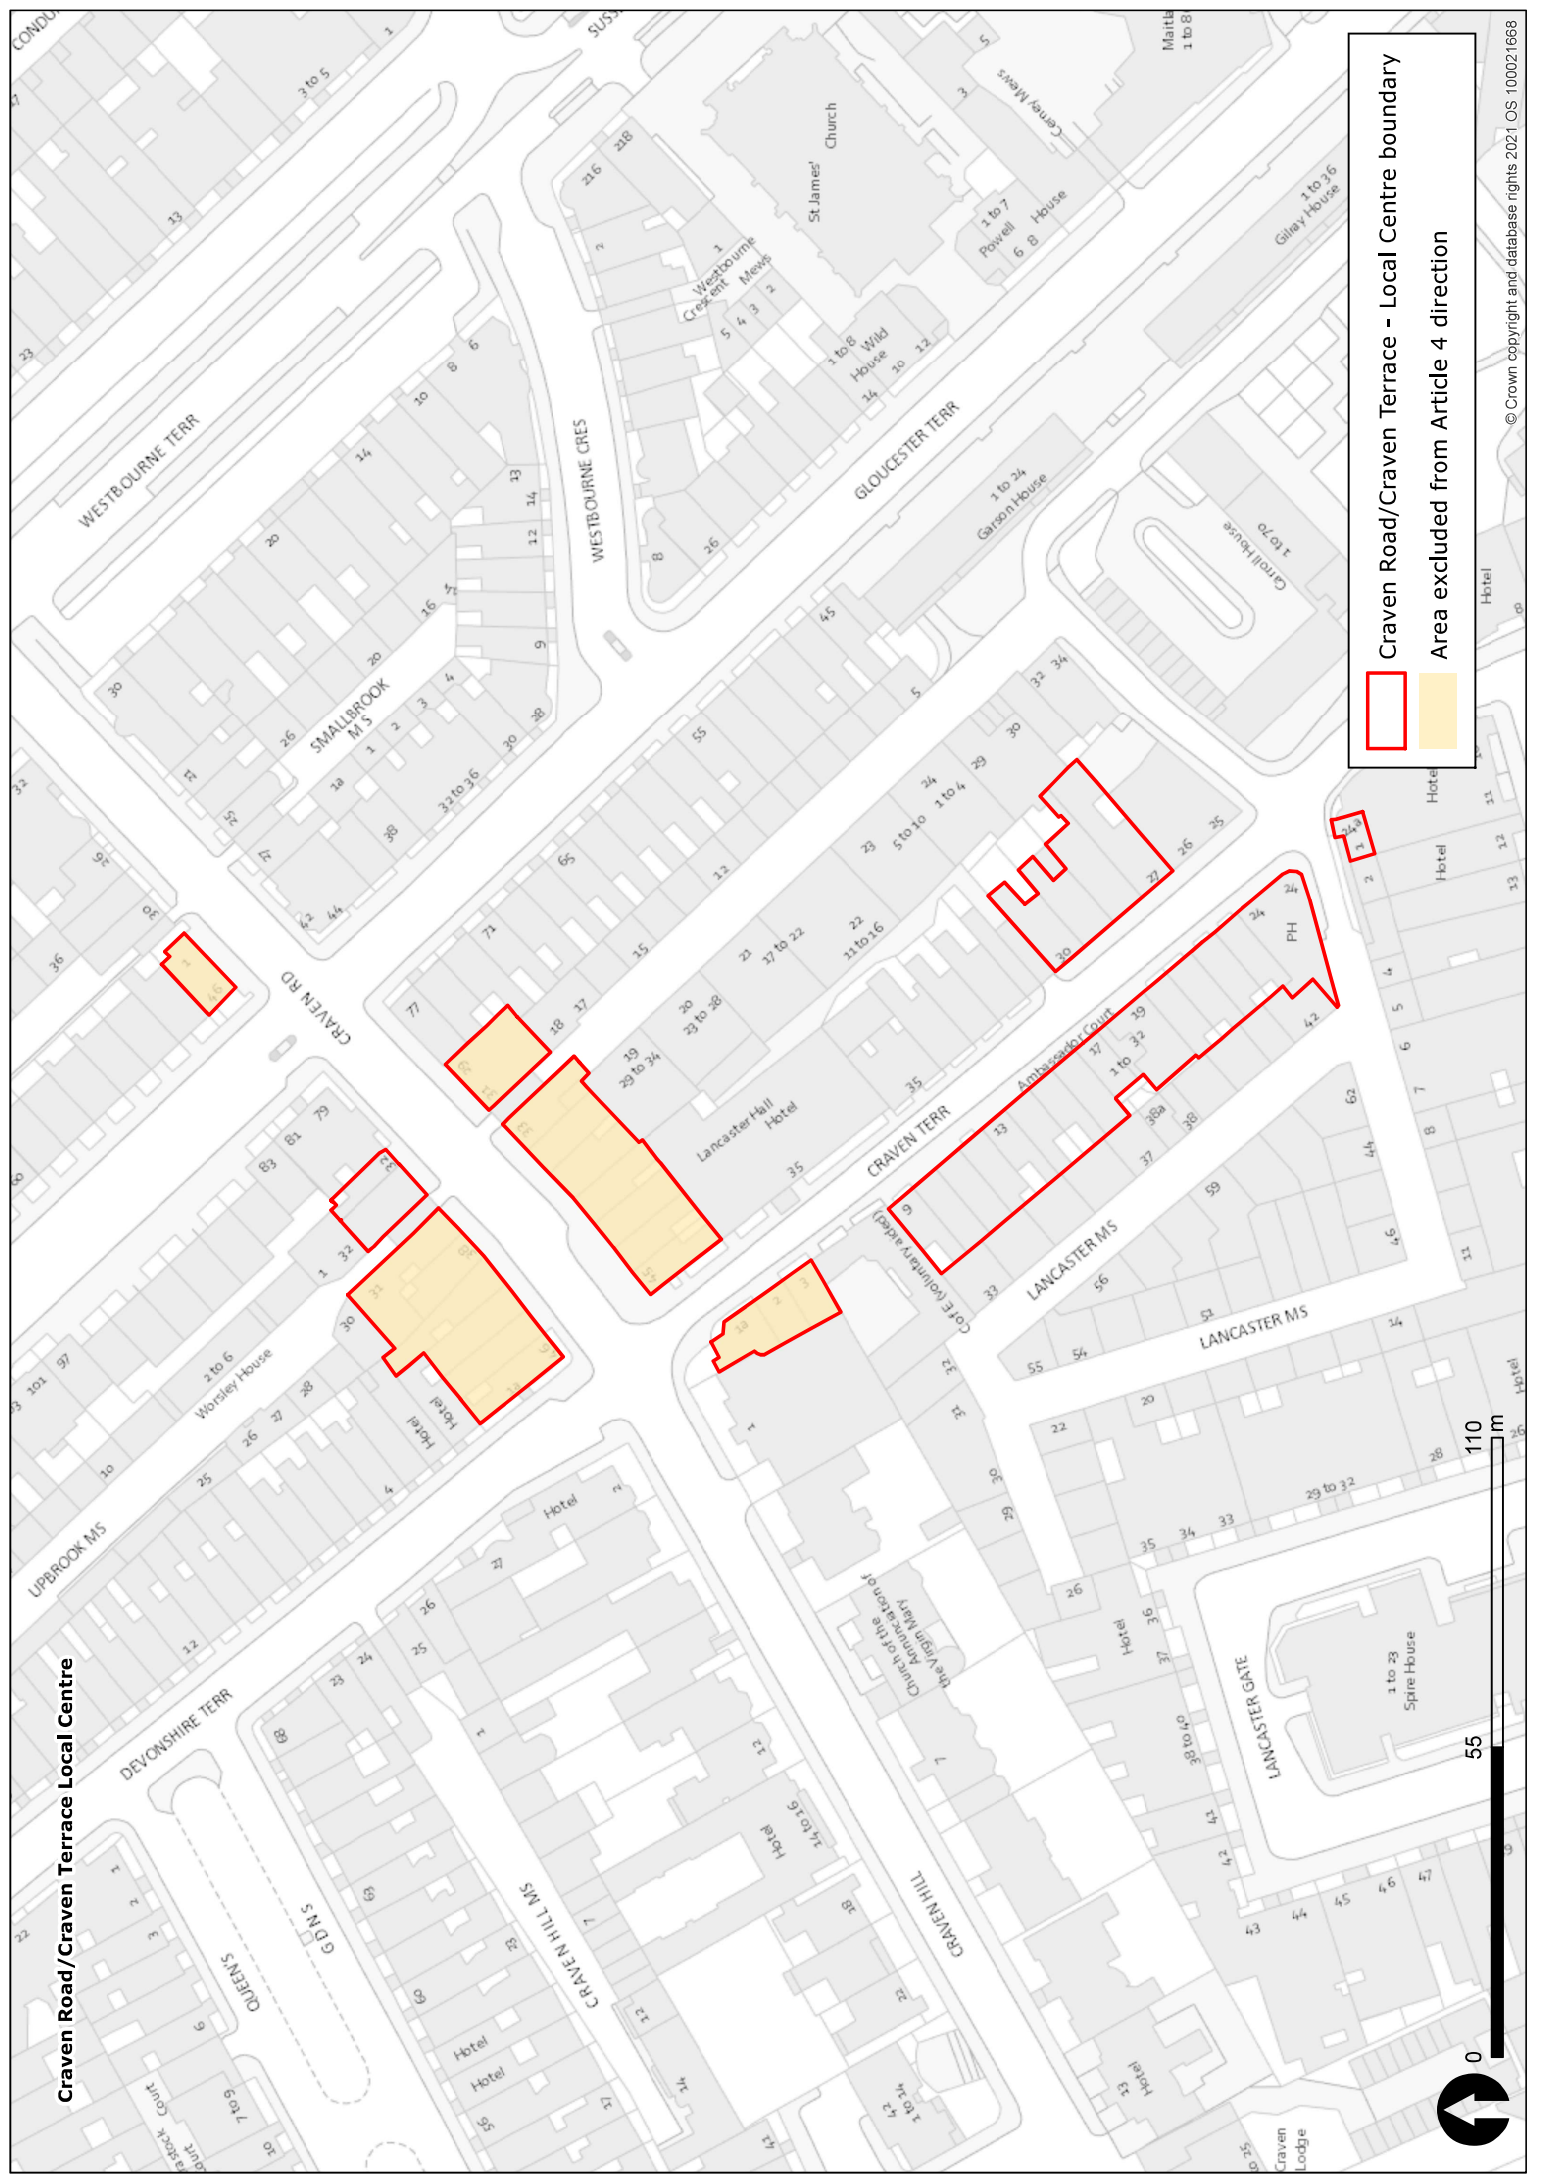

- Charlbert Street - Local Centre boundary
- Area excluded from Article 4 direction

Church Street/Edgware Road District Centre

Church Street/Edgware Road - District Centre boundary

Area excluded from Article 4 direction

HARR O280 ROAD (A4206)

MARYLEBONE FLYOVER

MARYLEBONE ROAD (A501)

Clifton Road - Local Centre boundary

Craven Road/Craven Terrace Local Centre

Craven Road/Craven Terrace - Local Centre boundary

Area excluded from Article 4 direction

Elgin Avenue/Chippenham Road Local Centre

Elgin Avenue/Chippenham Road - Local Centre boundary

Area excluded from Article 4 direction

Elizabeth Street Local Centre

Elizabeth Street - Local Centre boundary

60

Fernhead Road - Local Centre boundary
Area excluded from Article 4 direction

The legend consists of two items: a red rectangular outline and a yellow rectangular fill. The red outline corresponds to the 'Fernhead Road - Local Centre boundary' and the yellow fill corresponds to the 'Area excluded from Article 4 direction'.