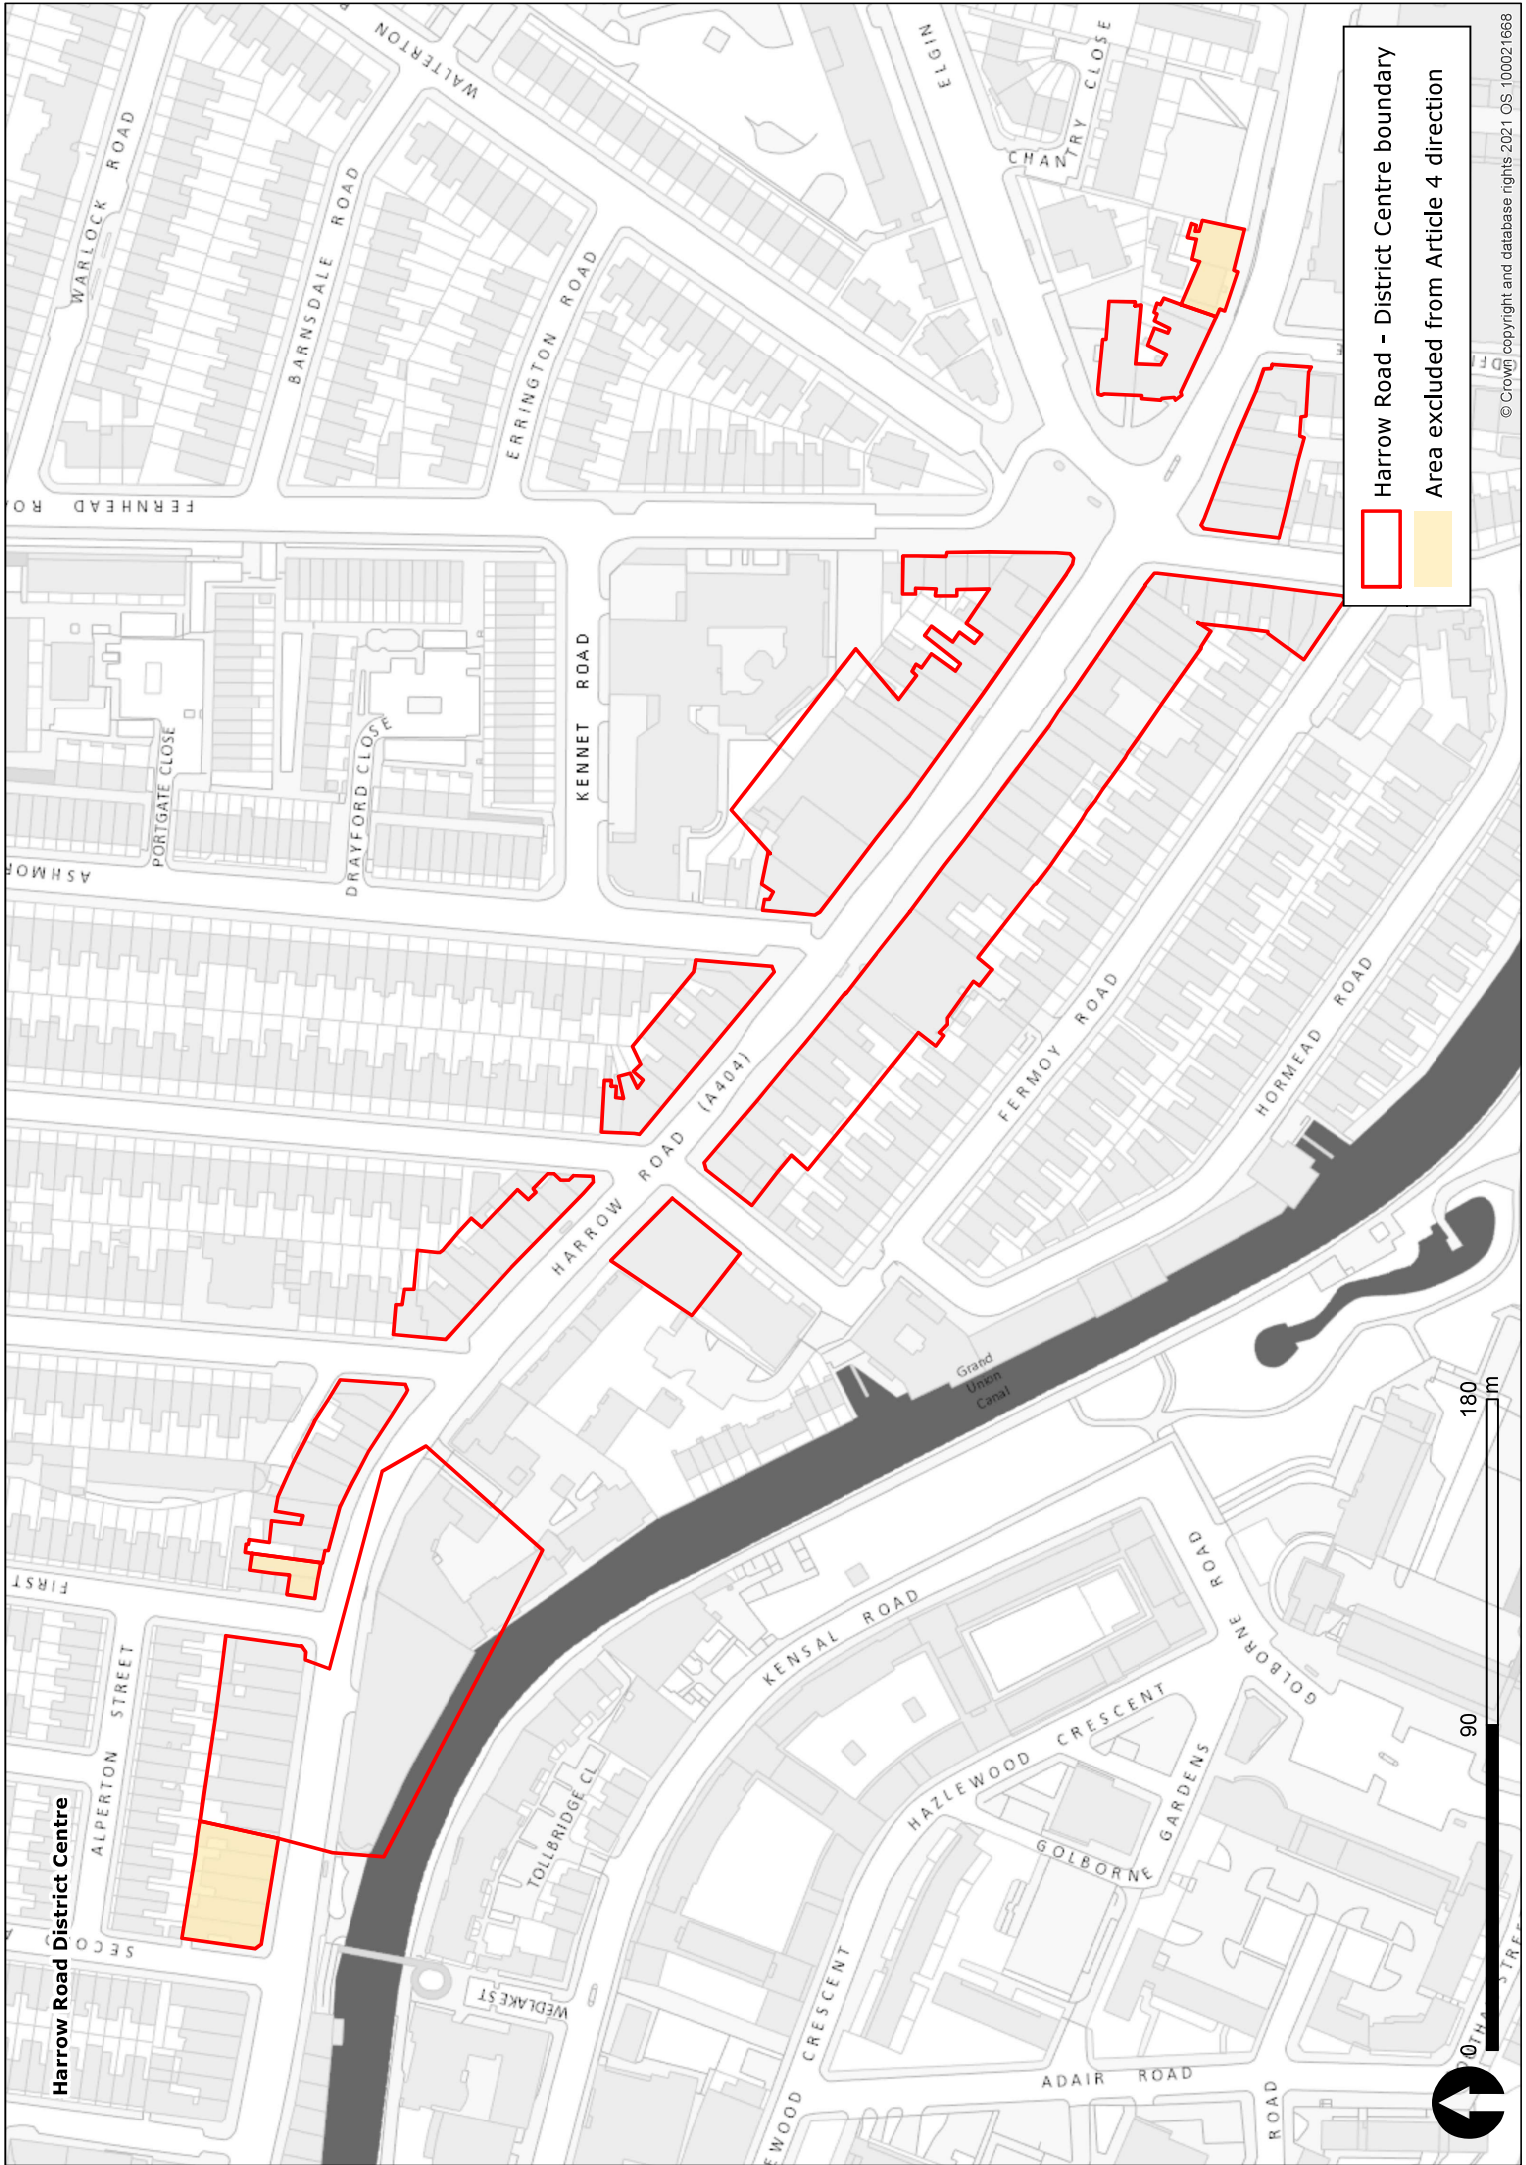

- Charlbert Street - Local Centre boundary
- Area excluded from Article 4 direction

Church Street/Edgware Road District Centre

Church Street/Edgware Road - District Centre boundary

Area excluded from Article 4 direction

60

Fernhead Road - Local Centre boundary
Area excluded from Article 4 direction

The legend consists of two items: a red rectangular outline and a yellow rectangular fill. The red outline corresponds to the 'Fernhead Road - Local Centre boundary' and the yellow fill corresponds to the 'Area excluded from Article 4 direction'.

Formosa Street Local Centre

Formosa Street - Local Centre boundary

Area excluded from Article 4 direction

Centre
Harrow Road (East) Local Centre

-  Harrow Road (East) - Local Centre boundary
-  Area excluded from Article 4 direction

Harrow Road - District Centre boundary

Area excluded from Article 4 direction

Harrow Road/Bourne Terrace Local Centre

Legend:

-  Harrow Road/Bourne Terrace - Local Centre boundary
-  Area excluded from Article 4 direction